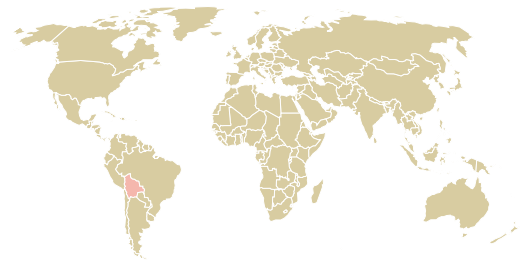

trase

RICAL - RACK INDUSTRIA E COMERCIO DE ARROZ LTDA

ACTIVITY: **Exporter group** COMMODITY: **Corn** COUNTRY: **Brazil** YEAR: **2015**

RICAL - RACK INDUSTRIA E COMERCIO DE ARROZ LTDA was the 201st largest exporter of corn from BRAZIL in 2015, accounting for 5 tons. As an exporter, RICAL - RACK INDUSTRIA E COMERCIO DE ARROZ LTDA sources from 1 municipalities, or 0% of the corn production municipalities. The main destination of the corn exported by RICAL - RACK INDUSTRIA E COMERCIO DE ARROZ LTDA is BOLIVIA, accounting for 100% of the total.

TOP DESTINATION COUNTRIES OF CORN EXPORTED BY RICAL - RACK INDUSTRIA E COMERCIO DE ARROZ LTDA:

COMPARING COMPANIES EXPORTING CORN FROM BRAZIL IN 2015

Trase is a partnership between

In collaboration with

and many other organizations and individuals.