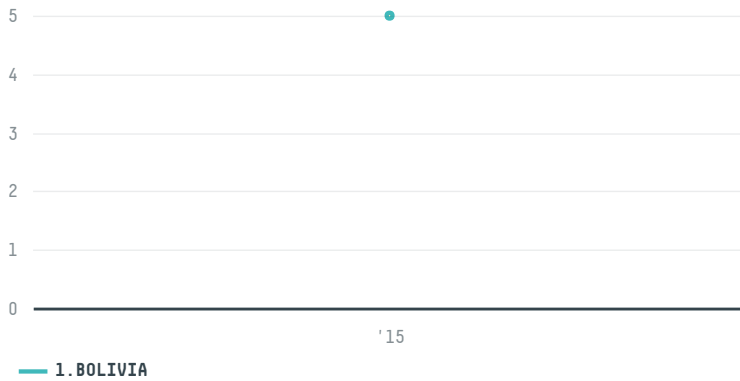

TOP DESTINATION COUNTRIES OF CORN EXPORTED BY RICAL - RACK INDUSTRIA E COMERCIO DE ARROZ LTDA: