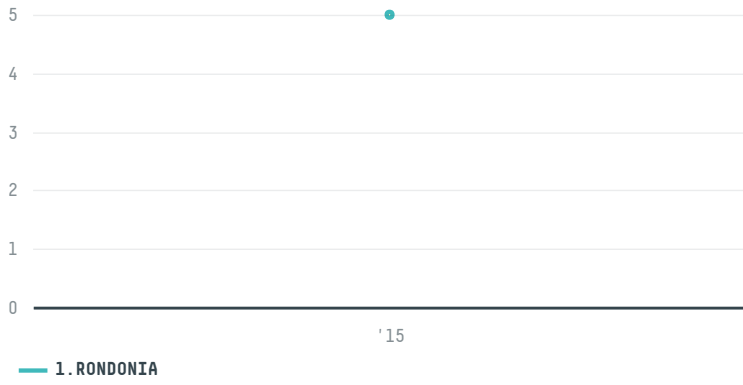

COMPARING COMPANIES EXPORTING CORN FROM BRAZIL IN 2015

Trase is a partnership between

In collaboration with

and many other organizations and individuals.

Donors

[Terms of Use](#) · [Privacy policy](#) · [Cookie policy](#) · [Contact us](#)

This website uses cookies to provide you with an improved user experience. By continuing to browse this site, you consent to the use of cookies and similar technologies. Please visit our [privacy policy](#) for further details.

I AGREE