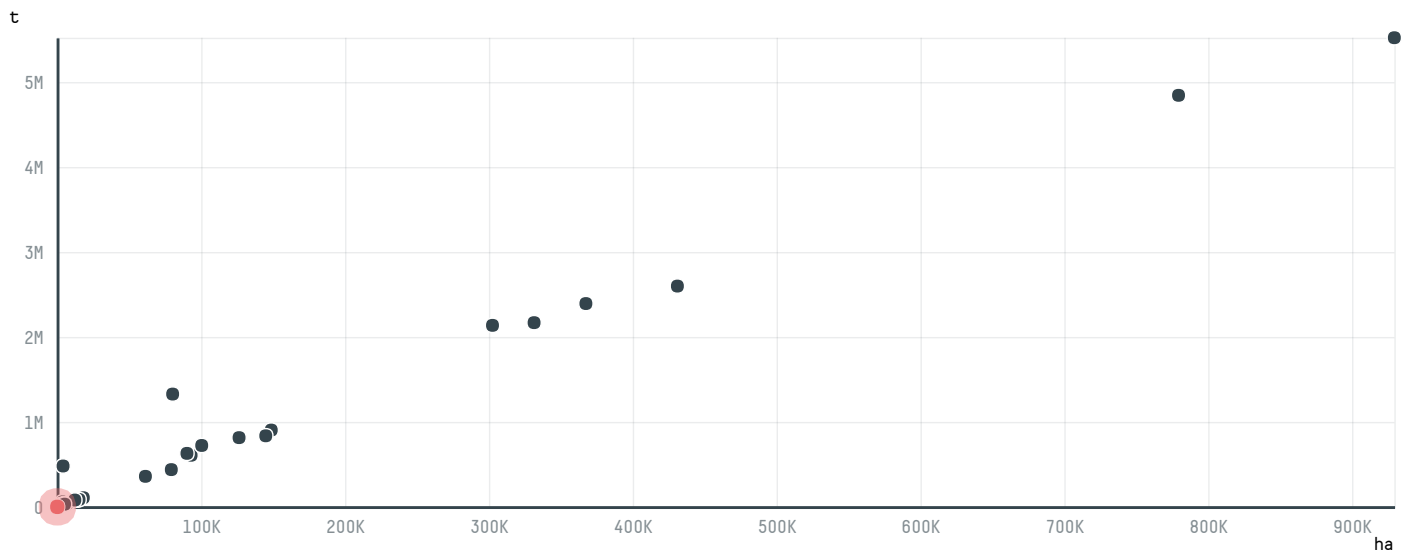

trase

RICAL - RACK INDUSTRIA E COMERCIO DE ARROZ LTDA

ACTIVITY: **Exporter group** COMMODITY: **Corn** COUNTRY: **Brazil** YEAR: **2015**

RICAL - RACK INDUSTRIA E COMERCIO DE ARROZ LTDA was the 201st largest exporter of corn from BRAZIL in 2015, accounting for 5 tons. As an exporter, RICAL - RACK INDUSTRIA E COMERCIO DE ARROZ LTDA sources from 1 municipalities, or 0% of the corn production municipalities. The main destination of the corn exported by RICAL - RACK INDUSTRIA E COMERCIO DE ARROZ LTDA is BOLIVIA, accounting for 100% of the total.

TOP DESTINATION COUNTRIES OF CORN EXPORTED BY RICAL - RACK INDUSTRIA E COMERCIO DE ARROZ LTDA:

COMPARING COMPANIES EXPORTING CORN FROM BRAZIL IN 2015

Trase is a partnership between

In collaboration with

and many other organizations and individuals.