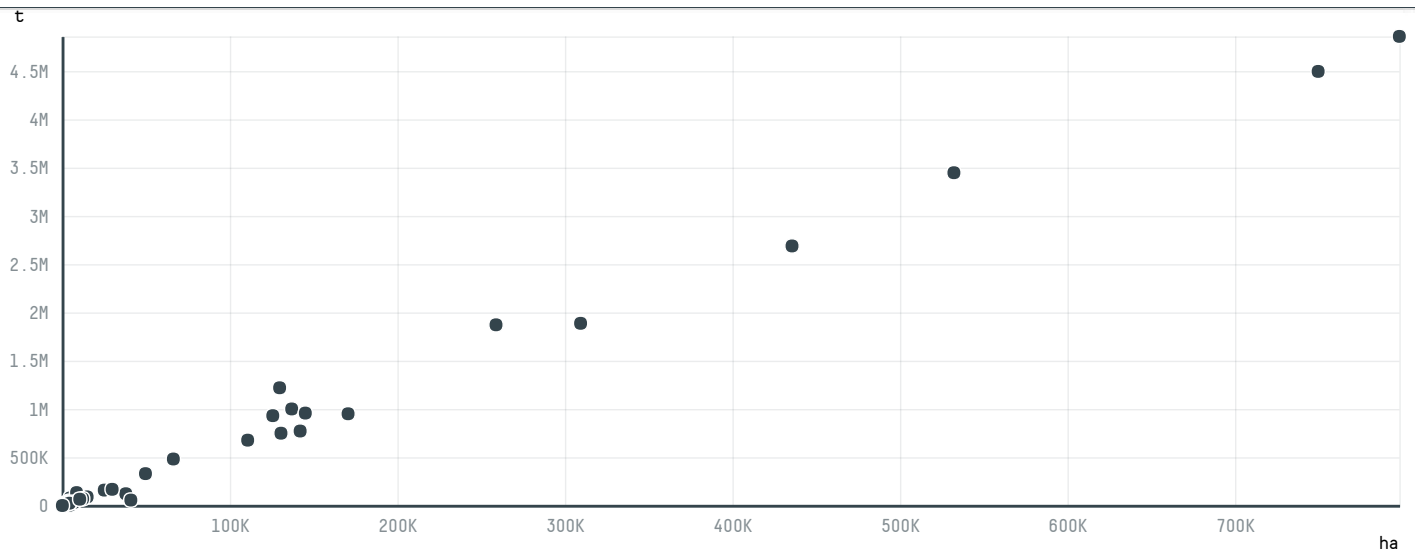

trase

COMPANHIA BRASILEIRA DE ESTIRENO

ACTIVITY COMMODITY COUNTRY YEAR
Exporter group **Corn** **Brazil** **2017**

COMPANHIA BRASILEIRA DE ESTIRENO was the 22nd largest exporter of corn from BRAZIL in 2017, accounting for 108 thousand tons. As an exporter, COMPANHIA BRASILEIRA DE ESTIRENO sources from 1 municipalities, or 0% of the corn production municipalities. The main destination of the corn exported by COMPANHIA BRASILEIRA DE ESTIRENO is TAIWAN, accounting for 20% of the total.

TOP DESTINATION COUNTRIES OF CORN EXPORTED BY COMPANHIA BRASILEIRA DE ESTIRENO:

COMPARING COMPANIES EXPORTING CORN FROM BRAZIL IN 2017

Trase is a partnership between

In collaboration with

and many other organizations and individuals.