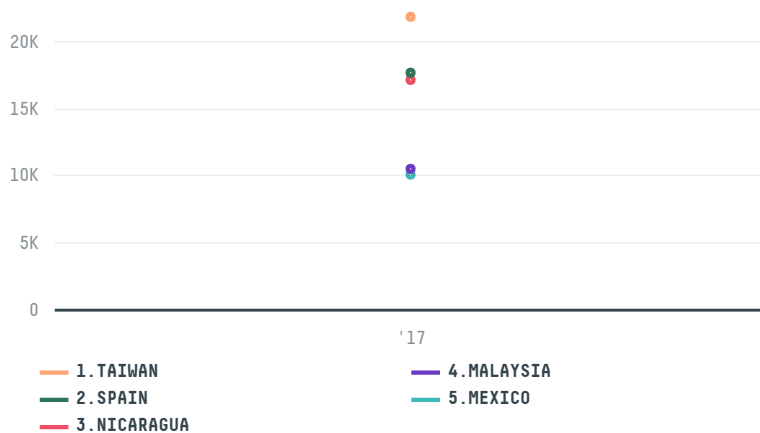

trase

COMPANHIA BRASILEIRA DE ESTIRENO

ACTIVITY COMMODITY COUNTRY YEAR
Exporter group **Corn** **Brazil** **2017**

COMPANHIA BRASILEIRA DE ESTIRENO was the 22nd largest exporter of corn from BRAZIL in 2017, accounting for 108 thousand tons. As an exporter, COMPANHIA BRASILEIRA DE ESTIRENO sources from 1 municipalities, or 0% of the corn production municipalities. The main destination of the corn exported by COMPANHIA BRASILEIRA DE ESTIRENO is TAIWAN, accounting for 20% of the total.

TOP DESTINATION COUNTRIES OF CORN EXPORTED BY COMPANHIA BRASILEIRA DE ESTIRENO:

COMPARING COMPANIES EXPORTING CORN FROM BRAZIL IN 2017

Trase is a partnership between

In collaboration with

and many other organizations and individuals.