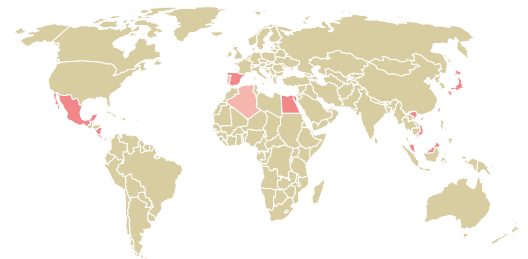

trase

COMPANHIA BRASILEIRA DE ESTIRENO

ACTIVITY COMMODITY COUNTRY YEAR
Exporter group **Corn** **Brazil** **2017**

COMPANHIA BRASILEIRA DE ESTIRENO was the 22nd largest exporter of corn from BRAZIL in 2017, accounting for 108 thousand tons. As an exporter, COMPANHIA BRASILEIRA DE ESTIRENO sources from 1 municipalities, or 0% of the corn production municipalities. The main destination of the corn exported by COMPANHIA BRASILEIRA DE ESTIRENO is TAIWAN, accounting for 20% of the total.

TOP DESTINATION COUNTRIES OF CORN EXPORTED BY COMPANHIA BRASILEIRA DE ESTIRENO:

COMPARING COMPANIES EXPORTING CORN FROM BRAZIL IN 2017

Trase is a partnership between

In collaboration with

and many other organizations and individuals.