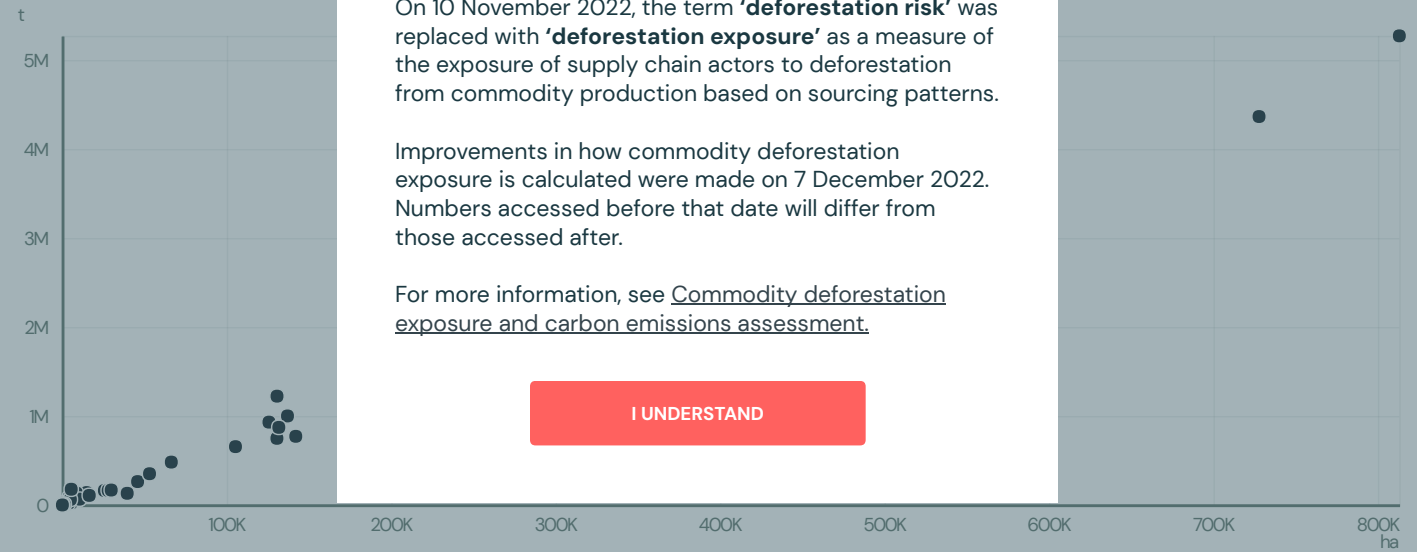

GILDO CHURATA CHURATA

ACTIVITY: Importer
COMMODITY: Corn
COUNTRY: Brazil
YEAR: 2017

GILDO CHURATA CHURATA was the 206th largest importer of corn from BRAZIL in 2017, accounting for 0 tons. As an importer, GILDO CHURATA CHURATA sources from 1 municipalities, or 0% of the corn production municipalities.

Comparing companies importin