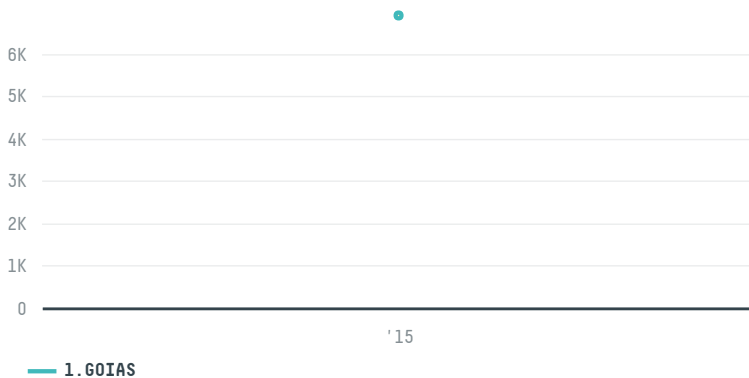

trase

INTERGRAIN SA

ACTIVITY: **Importer**
COMMODITY: **Corn**
COUNTRY: **Brazil**
YEAR: **2015**

INTERGRAIN SA was the 47th largest importer of corn from BRAZIL in 2015, accounting for 7 thousand tons. As an importer, INTERGRAIN SA sources from 1 municipalities, or 0% of the corn production municipalities. The main destination of the corn imported by INTERGRAIN SA is VIETNAM, accounting for 72% of the total.

TOP DESTINATION COUNTRIES OF CORN IMPORTED BY INTERGRAIN SA:

Trase is a partnership between

In collaboration with

and many other organizations and individuals.

Donors

[Terms of Use](#) · [Privacy policy](#) · [Cookie policy](#) · [Contact us](#)