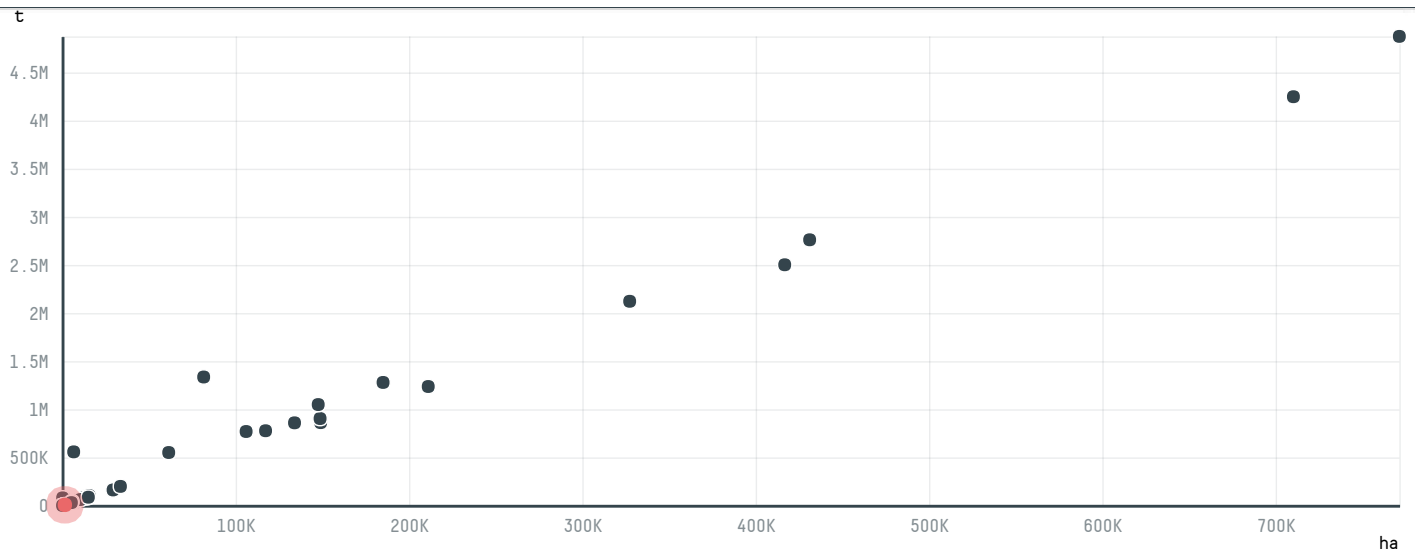

trase

INTERGRAIN SA

ACTIVITY: **Importer**
COMMODITY: **Corn**
COUNTRY: **Brazil**
YEAR: **2015**

INTERGRAIN SA was the 47th largest importer of corn from BRAZIL in 2015, accounting for 7 thousand tons. As an importer, INTERGRAIN SA sources from 1 municipalities, or 0% of the corn production municipalities. The main destination of the corn imported by INTERGRAIN SA is VIETNAM, accounting for 72% of the total.

TOP DESTINATION COUNTRIES OF CORN IMPORTED BY INTERGRAIN SA:

Trase is a partnership between

In collaboration with

and many other organizations and individuals.

Donors

[Terms of Use](#) · [Privacy policy](#) · [Cookie policy](#) · [Contact us](#)