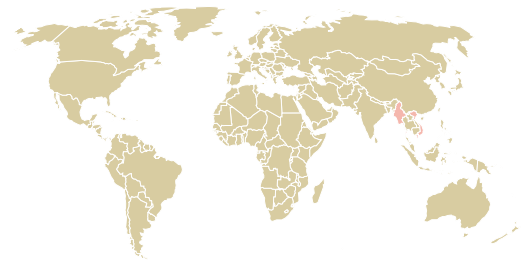

trase

INTERGRAIN SA

ACTIVITY: **Importer**
COMMODITY: **Corn**
COUNTRY: **Brazil**
YEAR: **2015**

INTERGRAIN SA was the 47th largest importer of corn from BRAZIL in 2015, accounting for 7 thousand tons. As an importer, INTERGRAIN SA sources from 1 municipalities, or 0% of the corn production municipalities. The main destination of the corn imported by INTERGRAIN SA is VIETNAM, accounting for 72% of the total.

TOP DESTINATION COUNTRIES OF CORN IMPORTED BY INTERGRAIN SA:

Trase is a partnership between

In collaboration with

and many other organizations and individuals.

Donors

[Terms of Use](#) · [Privacy policy](#) · [Cookie policy](#) · [Contact us](#)