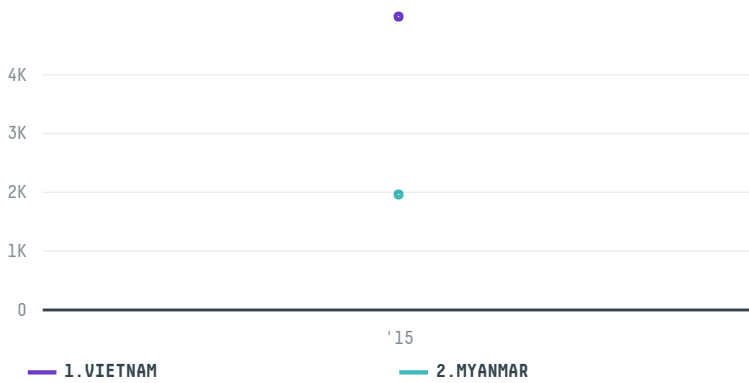

trase

INTERGRAIN SA

ACTIVITY: **Importer**
COMMODITY: **Corn**
COUNTRY: **Brazil**
YEAR: **2015**

INTERGRAIN SA was the 47th largest importer of corn from BRAZIL in 2015, accounting for 7 thousand tons. As an importer, INTERGRAIN SA sources from 1 municipalities, or 0% of the corn production municipalities. The main destination of the corn imported by INTERGRAIN SA is VIETNAM, accounting for 72% of the total.

TOP DESTINATION COUNTRIES OF CORN IMPORTED BY INTERGRAIN SA:

Trase is a partnership between

In collaboration with

and many other organizations and individuals.

Donors

[Terms of Use](#) · [Privacy policy](#) · [Cookie policy](#) · [Contact us](#)