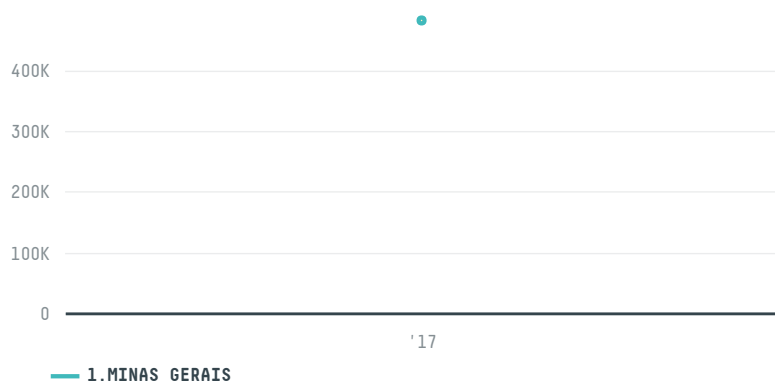

TOP DESTINATION COUNTRIES OF CORN IMPORTED BY OLAM: