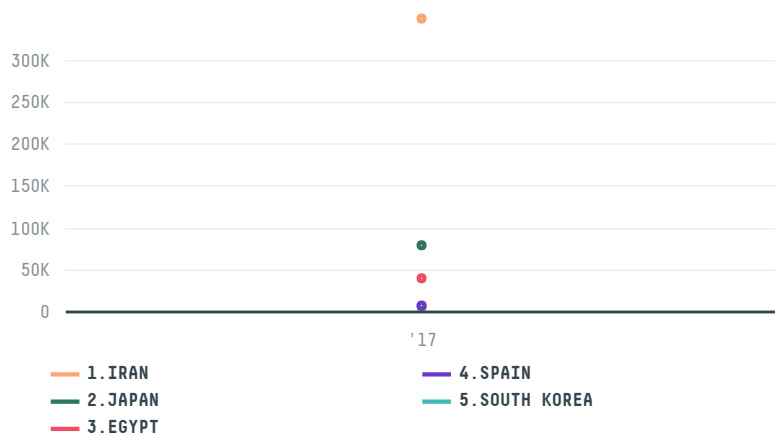

# trase

## OLAM

ACTIVITY: **Importer**  
COMMODITY: **Corn**  
COUNTRY: **Brazil**  
YEAR: **2017**

OLAM was the 15th largest importer of corn from BRAZIL in 2017, accounting for 482 thousand tons. As an importer, OLAM sources from 43 municipalities, or 1% of the corn production municipalities. The main destination of the corn imported by OLAM is IRAN, accounting for 73% of the total.

### TOP DESTINATION COUNTRIES OF CORN IMPORTED BY OLAM:

Trase is a partnership between

In collaboration with

and many other organizations and individuals.

Donors

[Terms of Use](#) · [Privacy policy](#) · [Cookie policy](#) · [Contact us](#)