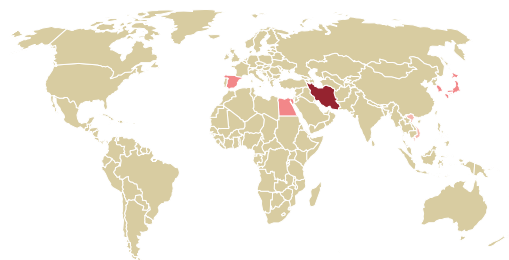

# trase

## OLAM

ACTIVITY: **Importer**  
COMMODITY: **Corn**  
COUNTRY: **Brazil**  
YEAR: **2017**

OLAM was the 15th largest importer of corn from BRAZIL in 2017, accounting for 482 thousand tons. As an importer, OLAM sources from 43 municipalities, or 1% of the corn production municipalities. The main destination of the corn imported by OLAM is IRAN, accounting for 73% of the total.

### TOP DESTINATION COUNTRIES OF CORN IMPORTED BY OLAM:

Trase is a partnership between

In collaboration with

and many other organizations and individuals.

Donors

[Terms of Use](#) · [Privacy policy](#) · [Cookie policy](#) · [Contact us](#)