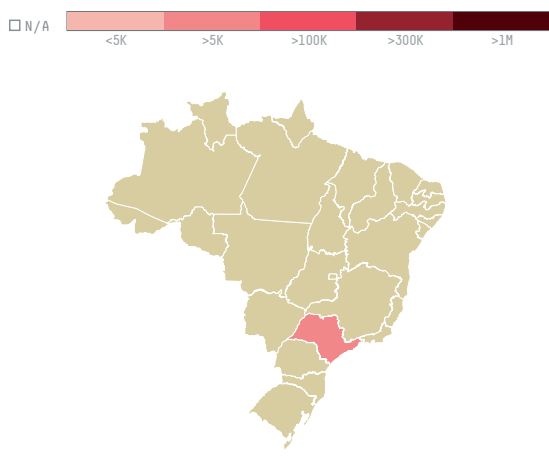

trase

GALVANI INDUSTRIA, COMERCIO E SERVICOS

ACTIVITY COMMODITY COUNTRY YEAR
Exporter **Corn** **Brazil** **2017**

GALVANI INDUSTRIA, COMERCIO E SERVICOS was the 50th largest exporter of corn from BRAZIL in 2017, accounting for 15 thousand tons. As an exporter, GALVANI INDUSTRIA, COMERCIO E SERVICOS sources from 2 municipalities, or 0% of the corn production municipalities. The main destination of the corn exported by GALVANI INDUSTRIA, COMERCIO E SERVICOS is EGYPT, accounting for 100% of the total.

TOP DESTINATION COUNTRIES OF CORN EXPORTED BY GALVANI INDUSTRIA, COMERCIO E SERVICOS:

COMPARING COMPANIES EXPORTING CORN FROM BRAZIL IN 2017

Trase is a partnership between

In collaboration with

and many other organizations and individuals.