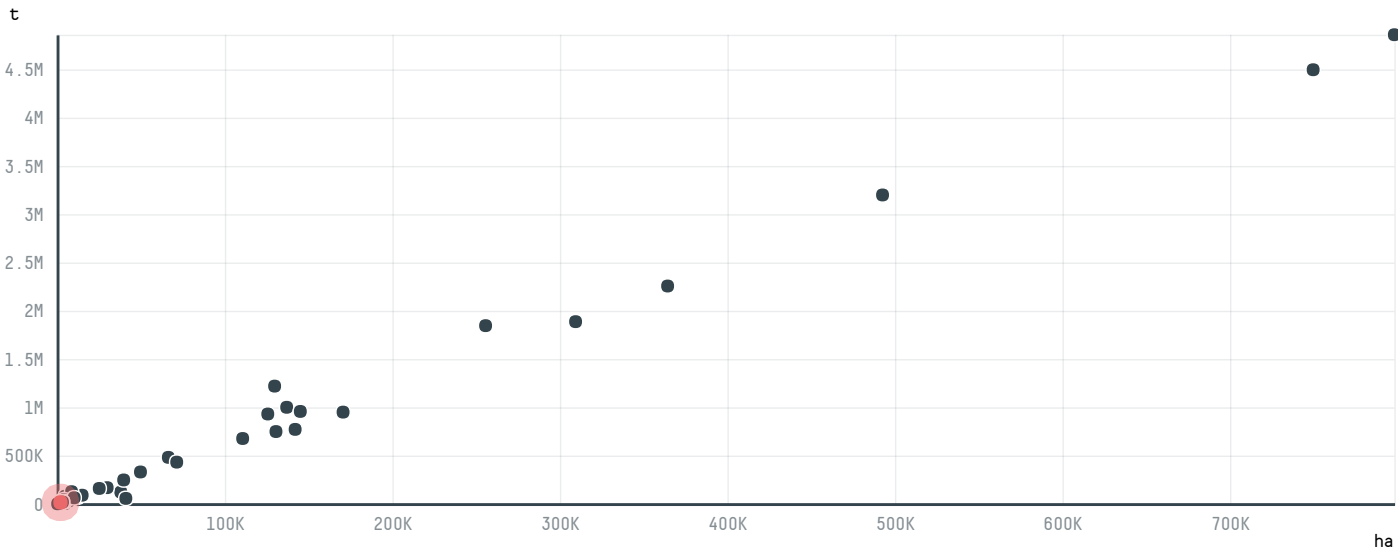

trase

GALVANI INDUSTRIA, COMERCIO E SERVICOS

ACTIVITY COMMODITY COUNTRY YEAR
Exporter **Corn** **Brazil** **2017**

GALVANI INDUSTRIA, COMERCIO E SERVICOS was the 50th largest exporter of corn from BRAZIL in 2017, accounting for 15 thousand tons. As an exporter, GALVANI INDUSTRIA, COMERCIO E SERVICOS sources from 2 municipalities, or 0% of the corn production municipalities. The main destination of the corn exported by GALVANI INDUSTRIA, COMERCIO E SERVICOS is EGYPT, accounting for 100% of the total.

TOP DESTINATION COUNTRIES OF CORN EXPORTED BY GALVANI INDUSTRIA, COMERCIO E SERVICOS:

COMPARING COMPANIES EXPORTING CORN FROM BRAZIL IN 2017

Trase is a partnership between

In collaboration with

and many other organizations and individuals.