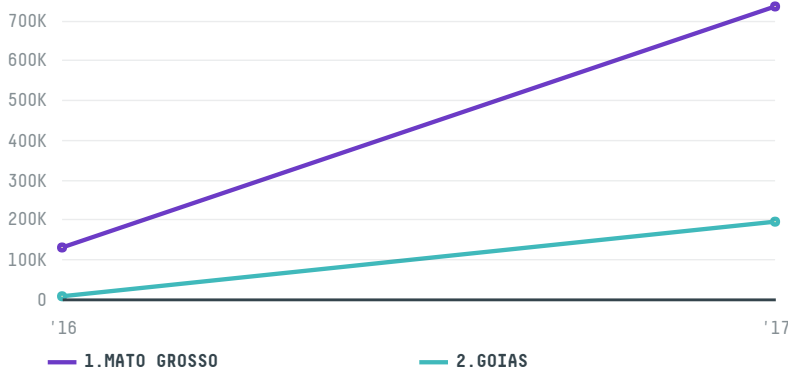

ENGELHART

ACTIVITY: **Importer**
COMMODITY: **Corn**
COUNTRY: **Brazil**
YEAR: **2017**

ENGELHART was the 8th largest importer of corn from BRAZIL in 2017, accounting for 1.0 million tons. This is a 472% increase vs the previous year. As an importer, ENGELHART sources from 5 municipalities, or 0% of the corn production municipalities. The main destination of the corn imported by ENGELHART is IRAN, accounting for 32% of the total.

TOP DESTINATION COUNTRIES OF CORN IMPORTED BY ENGELHART:

Trase is a partnership between

In collaboration with

and many other organizations and individuals.

Donors

[Terms of Use](#) · [Privacy policy](#) · [Cookie policy](#) · [Contact us](#)