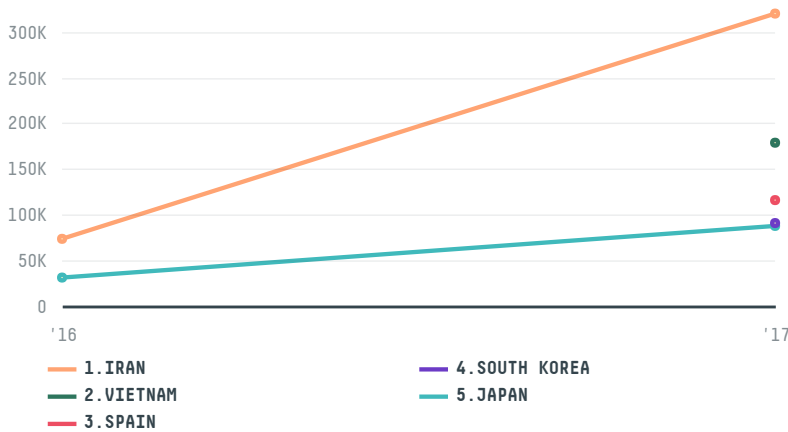

ENGELHART

ACTIVITY: **Importer**
COMMODITY: **Corn**
COUNTRY: **Brazil**
YEAR: **2017**

ENGELHART was the 8th largest importer of corn from BRAZIL in 2017, accounting for 1.0 million tons. This is a 472% increase vs the previous year. As an importer, ENGELHART sources from 5 municipalities, or 0% of the corn production municipalities. The main destination of the corn imported by ENGELHART is IRAN, accounting for 32% of the total.

TOP DESTINATION COUNTRIES OF CORN IMPORTED BY ENGELHART:

Trase is a partnership between

In collaboration with

and many other organizations and individuals.

Donors

[Terms of Use](#) · [Privacy policy](#) · [Cookie policy](#) · [Contact us](#)