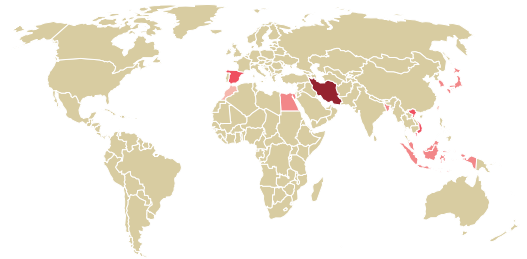

ENGELHART

ACTIVITY: **Importer**
COMMODITY: **Corn**
COUNTRY: **Brazil**
YEAR: **2017**

ENGELHART was the 8th largest importer of corn from BRAZIL in 2017, accounting for 1.0 million tons. This is a 472% increase vs the previous year. As an importer, ENGELHART sources from 5 municipalities, or 0% of the corn production municipalities. The main destination of the corn imported by ENGELHART is IRAN, accounting for 32% of the total.

TOP DESTINATION COUNTRIES OF CORN IMPORTED BY ENGELHART:

Trase is a partnership between

In collaboration with

and many other organizations and individuals.

Donors

[Terms of Use](#) · [Privacy policy](#) · [Cookie policy](#) · [Contact us](#)