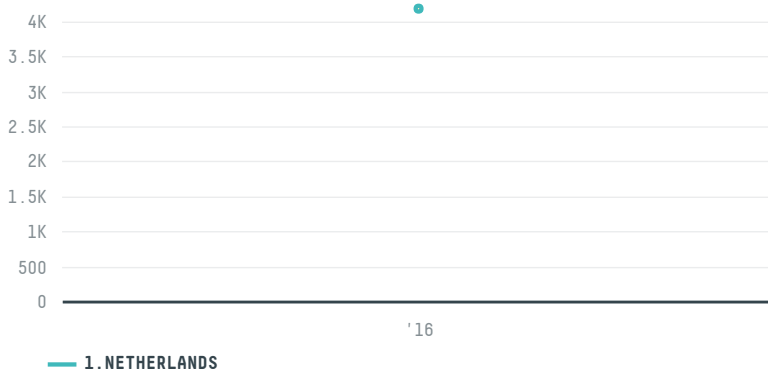

TOP DESTINATION COUNTRIES OF CORN EXPORTED BY ZANOTTI CAFE COMERCIO IMPORTACAO E EXPORTACAO:

COMPARING COMPANIES EXPORTING CORN FROM BRAZIL IN 2016