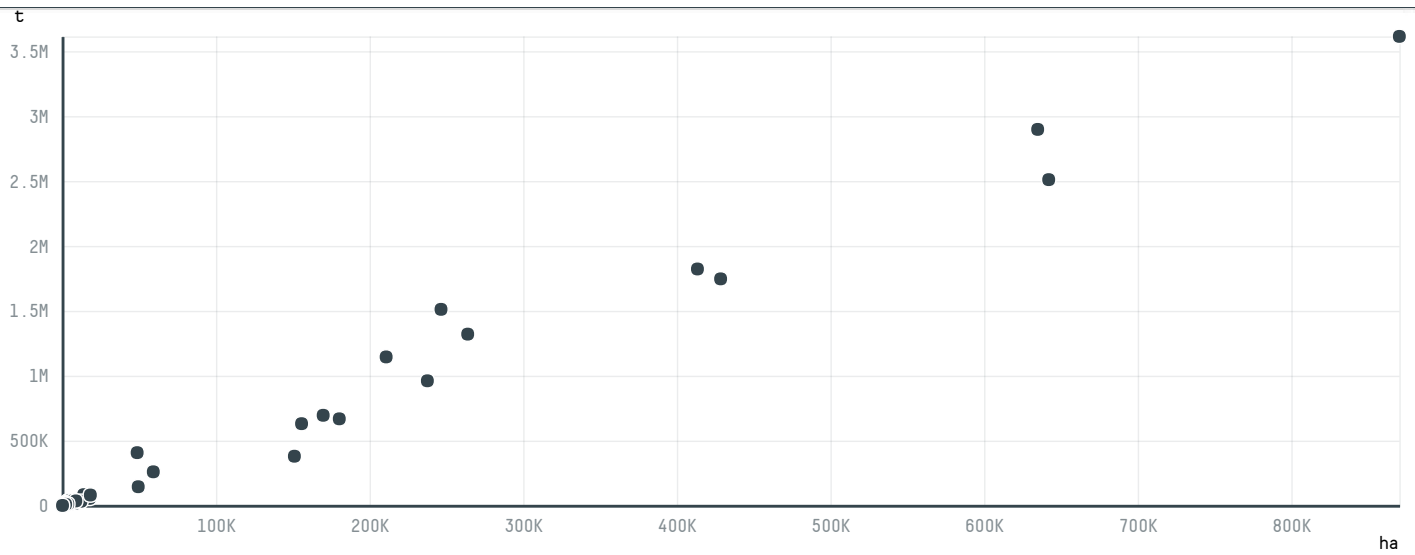

Trase is a partnership between

In collaboration with

and many other organizations and individuals.

Donors

[Terms of Use](#) · [Privacy policy](#) · [Cookie policy](#) · [Contact us](#)