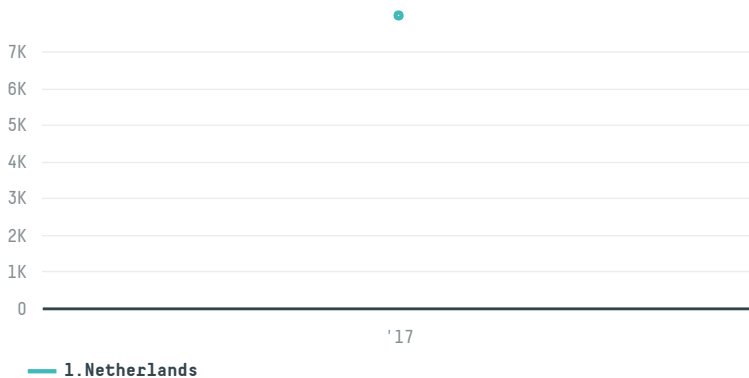

trase

IGUACU CELULOSE PAPEL

ACTIVITY: **Exporter group** COMMODITY: **Corn** COUNTRY: **Brazil** YEAR: **2017**

IGUACU CELULOSE PAPEL was the 60th largest exporter of corn from BRAZIL in 2017, accounting for 8 thousand tons. As an exporter, IGUACU CELULOSE PAPEL sources from 1 municipalities, or 0% of the corn production municipalities. The main destination of the corn exported by IGUACU CELULOSE PAPEL is Netherlands, accounting for 100% of the total.

TOP DESTINATION COUNTRIES OF CORN EXPORTED BY IGUACU CELULOSE PAPEL:

COMPARING COMPANIES EXPORTING CORN FROM BRAZIL IN 2017

Trase is a partnership between

In collaboration with

and many other organizations and individuals.