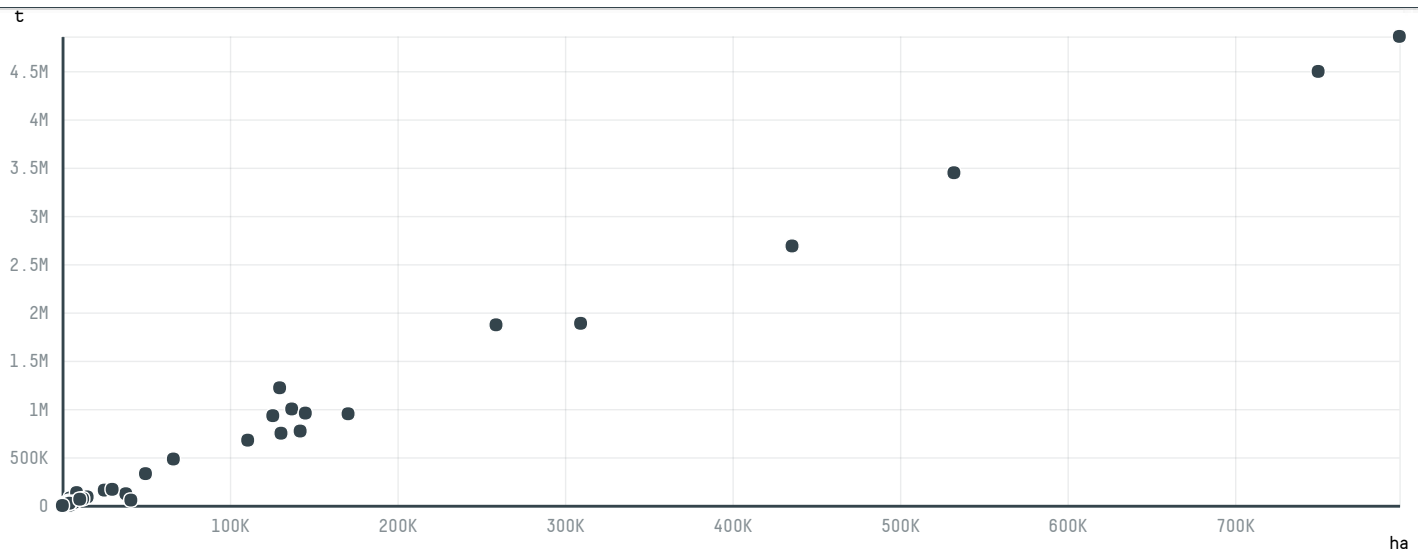

trase

IGUACU CELULOSE PAPEL

ACTIVITY: **Exporter group** COMMODITY: **Corn** COUNTRY: **Brazil** YEAR: **2017**

IGUACU CELULOSE PAPEL was the 60th largest exporter of corn from BRAZIL in 2017, accounting for 8 thousand tons. As an exporter, IGUACU CELULOSE PAPEL sources from 1 municipalities, or 0% of the corn production municipalities. The main destination of the corn exported by IGUACU CELULOSE PAPEL is Netherlands, accounting for 100% of the total.

TOP DESTINATION COUNTRIES OF CORN EXPORTED BY IGUACU CELULOSE PAPEL:

COMPARING COMPANIES EXPORTING CORN FROM BRAZIL IN 2017

Trase is a partnership between

In collaboration with

and many other organizations and individuals.