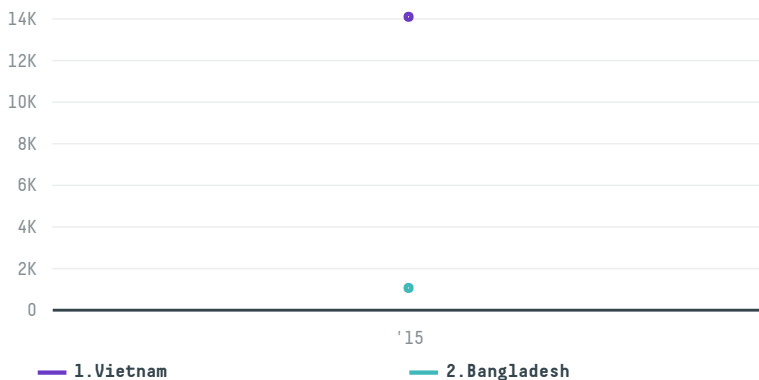

TOP DESTINATION COUNTRIES OF CORN IMPORTED BY SUDIMA INTERNATIONAL PTE LTD: