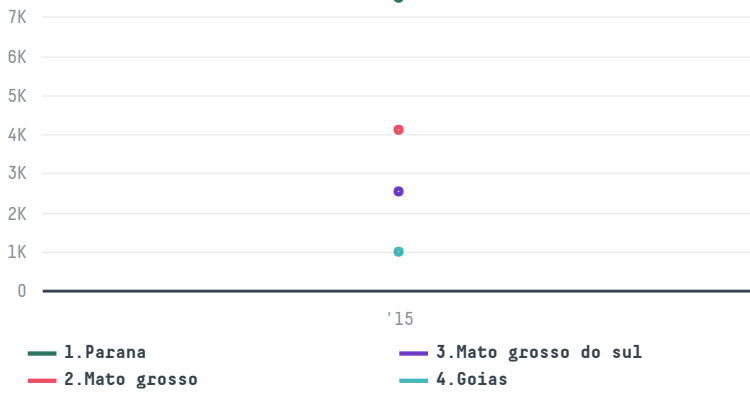

COMPARING COMPANIES IMPORTING CORN FROM BRAZIL IN 2015

Trase is a partnership between

In collaboration with

and many other organizations and individuals.

Donors

[Terms of Use](#) · [Privacy policy](#) · [Cookie policy](#) · [Contact us](#)

This website uses cookies to provide you with an improved user experience. By continuing to browse this site, you consent to the use of cookies and similar technologies. Please visit our [privacy policy](#) for further details.

I AGREE