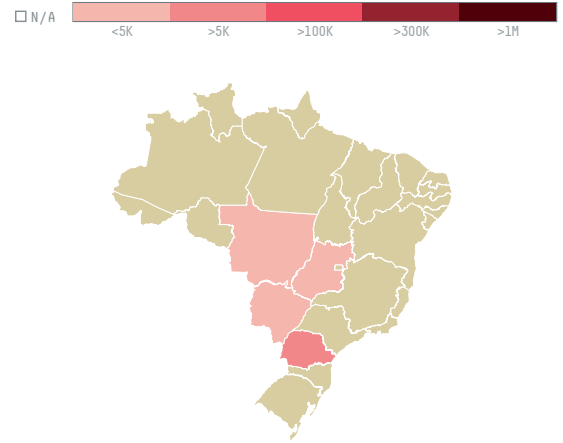

trase

SUDIMA INTERNATIONAL PTE LTD

ACTIVITY: **Importer**
COMMODITY: **Corn**
COUNTRY: **Brazil**
YEAR: **2015**

SUDIMA INTERNATIONAL PTE LTD was the 43rd largest importer of corn from BRAZIL in 2015, accounting for 15 thousand tons. As an importer, SUDIMA INTERNATIONAL PTE LTD sources from 6 municipalities, or 0% of the corn production municipalities. The main destination of the corn imported by SUDIMA INTERNATIONAL PTE LTD is Vietnam, accounting for 93% of the total.

TOP DESTINATION COUNTRIES OF CORN IMPORTED BY SUDIMA INTERNATIONAL PTE LTD:

COMPARING COMPANIES IMPORTING CORN FROM BRAZIL IN 2015

Trase is a partnership between

In collaboration with

and many other organizations and individuals.