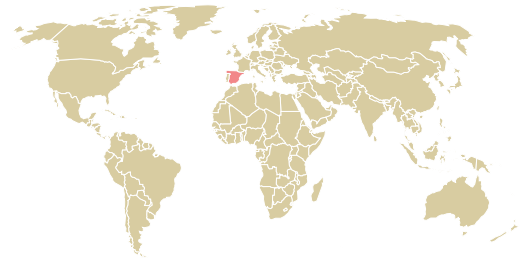

trase

AGROLOGICA AGROMERCANTIL

ACTIVITY: **Exporter group** COMMODITY: **Corn** COUNTRY: **Brazil** YEAR: **2017**

AGROLOGICA AGROMERCANTIL was the 59th largest exporter of corn from BRAZIL in 2017, accounting for 8 thousand tons. As an exporter, AGROLOGICA AGROMERCANTIL sources from 1 municipalities, or 0% of the corn production municipalities. The main destination of the corn exported by AGROLOGICA AGROMERCANTIL is SPAIN, accounting for 100% of the total.

TOP DESTINATION COUNTRIES OF CORN EXPORTED BY AGROLOGICA AGROMERCANTIL:

COMPARING COMPANIES EXPORTING CORN FROM BRAZIL IN 2017

Trase is a partnership between

In collaboration with

and many other organizations and individuals.