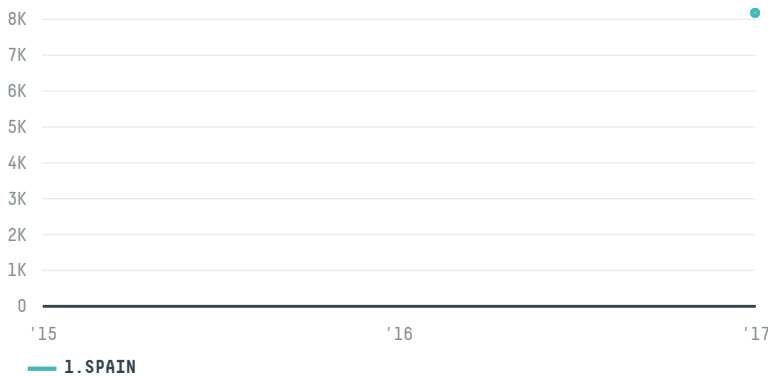

trase

AGROLOGICA AGROMERCANTIL

ACTIVITY: **Exporter group** COMMODITY: **Corn** COUNTRY: **Brazil** YEAR: **2017**

AGROLOGICA AGROMERCANTIL was the 59th largest exporter of corn from BRAZIL in 2017, accounting for 8 thousand tons. As an exporter, AGROLOGICA AGROMERCANTIL sources from 1 municipalities, or 0% of the corn production municipalities. The main destination of the corn exported by AGROLOGICA AGROMERCANTIL is SPAIN, accounting for 100% of the total.

TOP DESTINATION COUNTRIES OF CORN EXPORTED BY AGROLOGICA AGROMERCANTIL:

COMPARING COMPANIES EXPORTING CORN FROM BRAZIL IN 2017

Trase is a partnership between

In collaboration with

and many other organizations and individuals.