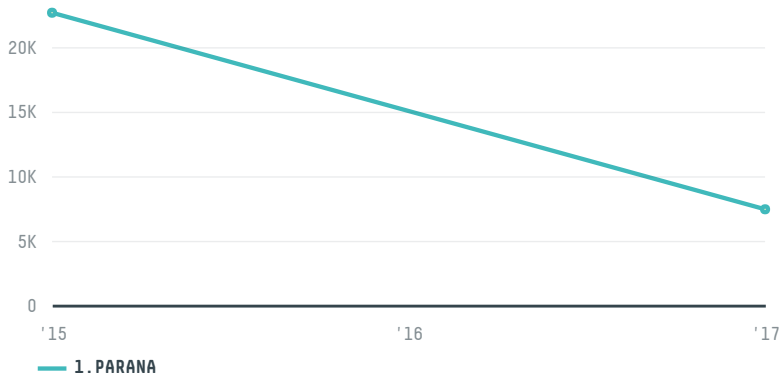

COMPARING COMPANIES EXPORTING CORN FROM BRAZIL IN 2017

Trase is a partnership between

In collaboration with

and many other organizations and individuals.

Donors

[Terms of Use](#) · [Privacy policy](#) · [Cookie policy](#) · [Contact us](#)

This website uses cookies to provide you with an improved user experience. By continuing to browse this site, you consent to the use of cookies and similar technologies. Please visit our [privacy policy](#) for further details.

I AGREE