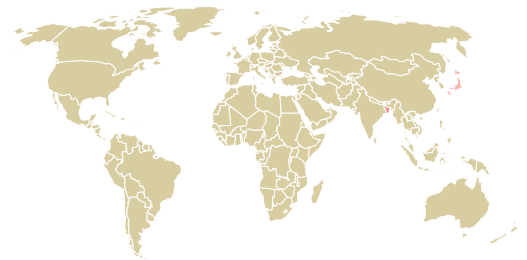

trase

TRESBOMM COMERCIO E EXPORTACAO DE GRAOS

ACTIVITY: **Exporter group**
COMMODITY: **Corn**
COUNTRY: **Brazil**
YEAR: **2017**

TRESBOMM COMERCIO E EXPORTACAO DE GRAOS was the 61st largest exporter of corn from BRAZIL in 2017, accounting for 7 thousand tons. As an exporter, TRESBOMM COMERCIO E EXPORTACAO DE GRAOS sources from 1 municipalities, or 0% of the corn production municipalities. The main destination of the corn exported by TRESBOMM COMERCIO E EXPORTACAO DE GRAOS is BANGLADESH, accounting for 67% of the total.

TOP DESTINATION COUNTRIES OF CORN EXPORTED BY TRESBOMM COMERCIO E EXPORTACAO DE GRAOS:

COMPARING COMPANIES EXPORTING CORN FROM BRAZIL IN 2017

Trase is a partnership between

In collaboration with

and many other organizations and individuals.