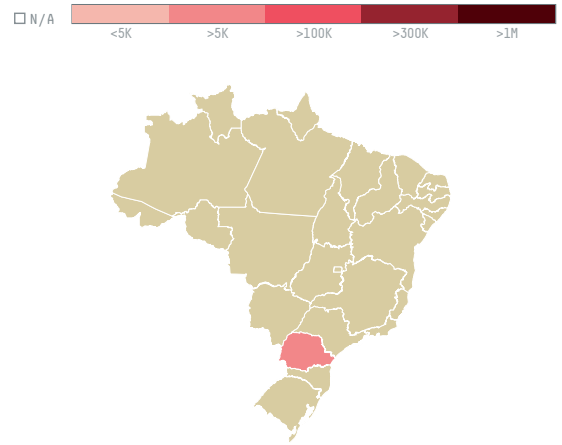

trase

TRESBOMM COMERCIO E EXPORTACAO DE GRAOS

ACTIVITY: **Exporter group**
COMMODITY: **Corn**
COUNTRY: **Brazil**
YEAR: **2017**

TRESBOMM COMERCIO E EXPORTACAO DE GRAOS was the 61st largest exporter of corn from BRAZIL in 2017, accounting for 7 thousand tons. As an exporter, TRESBOMM COMERCIO E EXPORTACAO DE GRAOS sources from 1 municipalities, or 0% of the corn production municipalities. The main destination of the corn exported by TRESBOMM COMERCIO E EXPORTACAO DE GRAOS is BANGLADESH, accounting for 67% of the total.

TOP DESTINATION COUNTRIES OF CORN EXPORTED BY TRESBOMM COMERCIO E EXPORTACAO DE GRAOS:

COMPARING COMPANIES EXPORTING CORN FROM BRAZIL IN 2017

Trase is a partnership between

In collaboration with

and many other organizations and individuals.