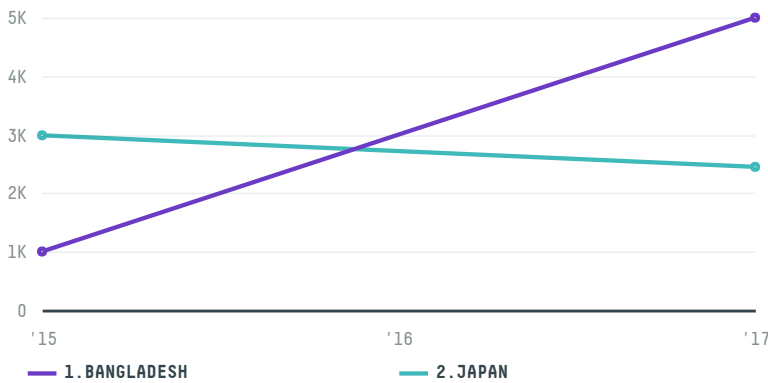

TOP DESTINATION COUNTRIES OF CORN EXPORTED BY TRESBOMM COMERCIO E EXPORTACAO DE GRAOS: