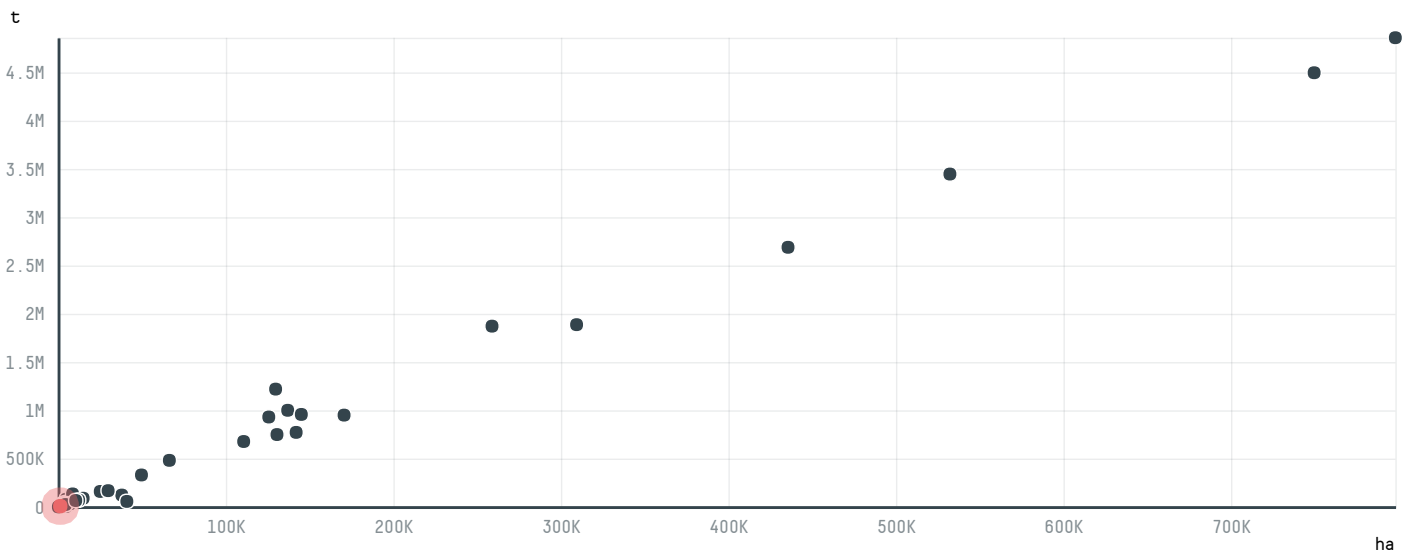

trase

TRESBOMM COMERCIO E EXPORTACAO DE GRAOS

ACTIVITY: **Exporter group**
COMMODITY: **Corn**
COUNTRY: **Brazil**
YEAR: **2017**

TRESBOMM COMERCIO E EXPORTACAO DE GRAOS was the 61st largest exporter of corn from BRAZIL in 2017, accounting for 7 thousand tons. As an exporter, TRESBOMM COMERCIO E EXPORTACAO DE GRAOS sources from 1 municipalities, or 0% of the corn production municipalities. The main destination of the corn exported by TRESBOMM COMERCIO E EXPORTACAO DE GRAOS is BANGLADESH, accounting for 67% of the total.

TOP DESTINATION COUNTRIES OF CORN EXPORTED BY TRESBOMM COMERCIO E EXPORTACAO DE GRAOS:

COMPARING COMPANIES EXPORTING CORN FROM BRAZIL IN 2017

Trase is a partnership between

In collaboration with

and many other organizations and individuals.