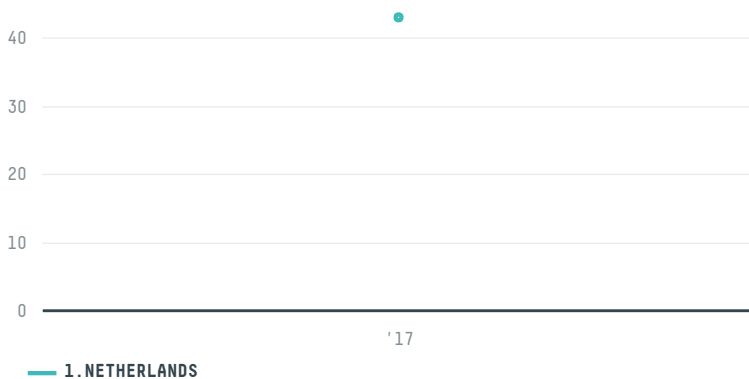

TOP DESTINATION COUNTRIES OF CORN EXPORTED BY BRASIL ALIMENTOS COMERCIAL EXPORTACAO & IMPORTACAO - M:

COMPARING COMPANIES EXPORTING CORN FROM BRAZIL IN 2017