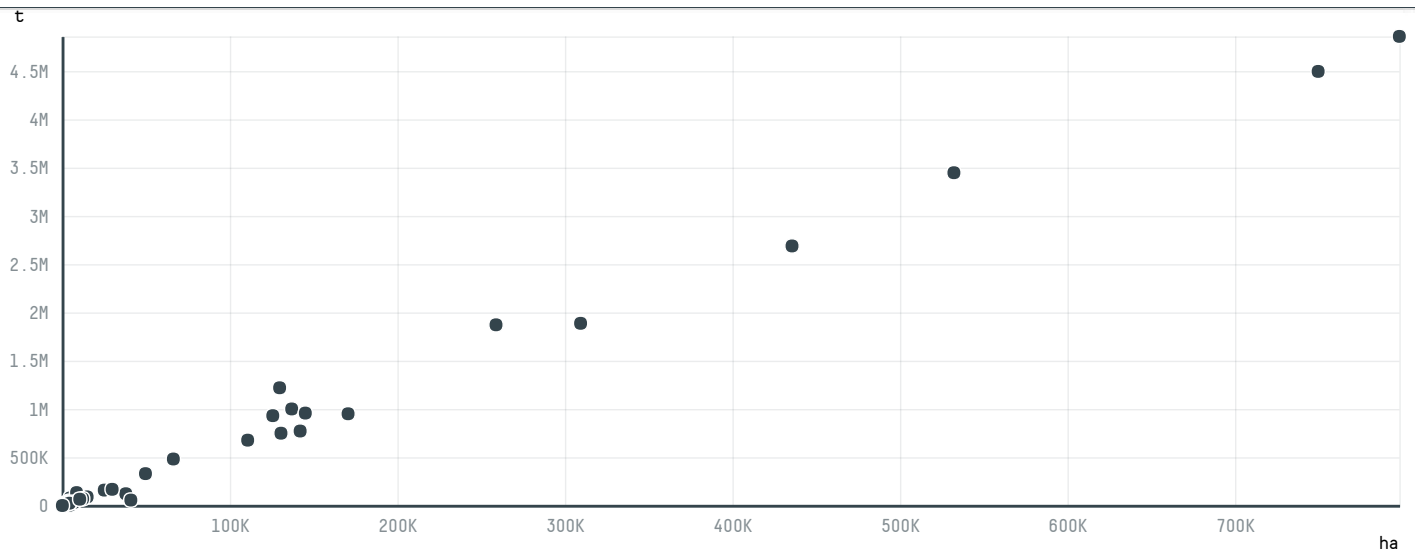

Trase is a partnership between

In collaboration with

and many other organizations and individuals.

Donors

[Terms of Use](#) · [Privacy policy](#) · [Cookie policy](#) · [Contact us](#)