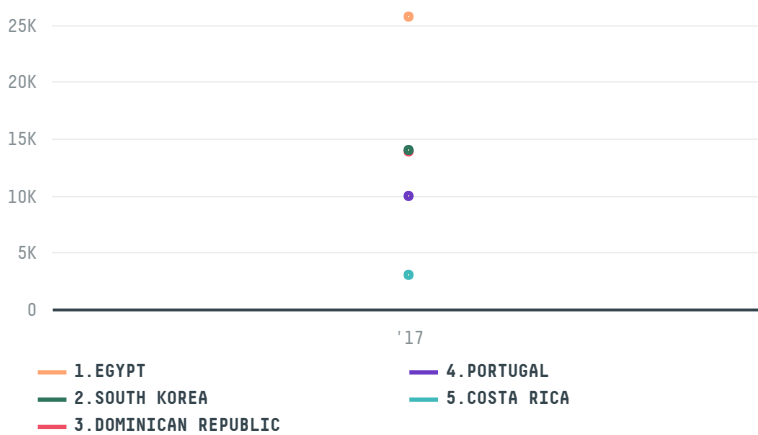

TOP DESTINATION COUNTRIES OF CORN EXPORTED BY UNIGEL PLASTICOS: