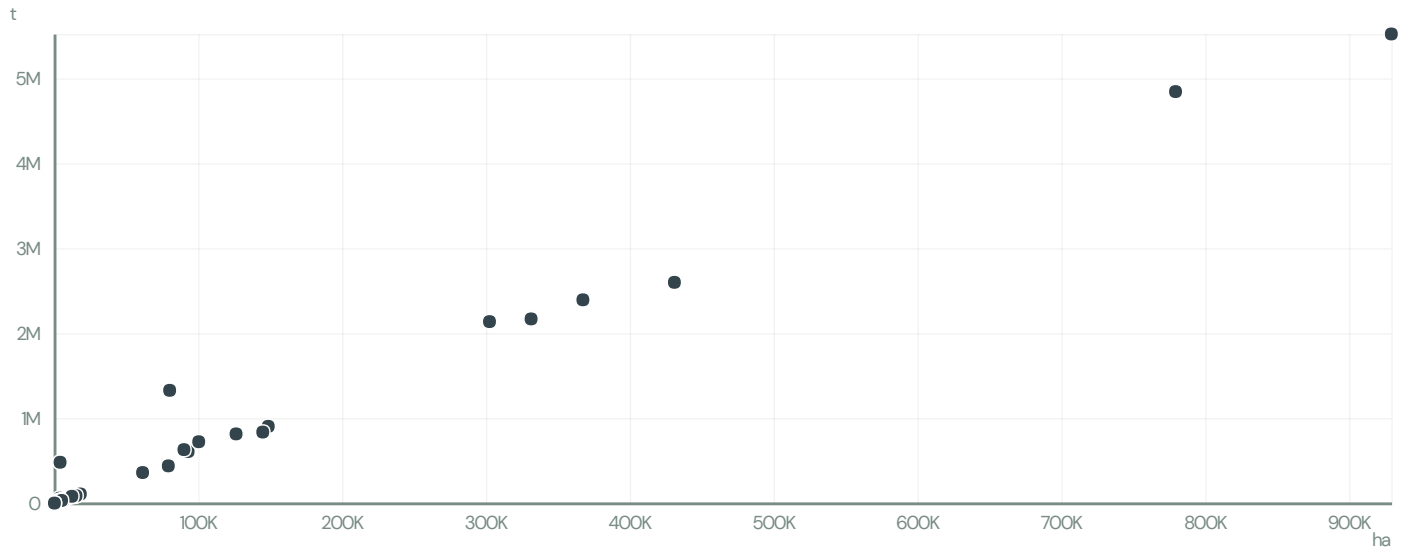

COMERCIAL VEBRA

ACTIVITY	COMMODITY	COUNTRY	YEAR
Exporter group	Corn	Brazil	2015

COMERCIAL VEBRA was the 133rd largest exporter of corn from BRAZIL in 2015, accounting for 286 tons. As an exporter, COMERCIAL VEBRA sources from 1 municipalities, or 0% of the corn production municipalities.

Comparing companies exporting CORN from Brazil in 2015