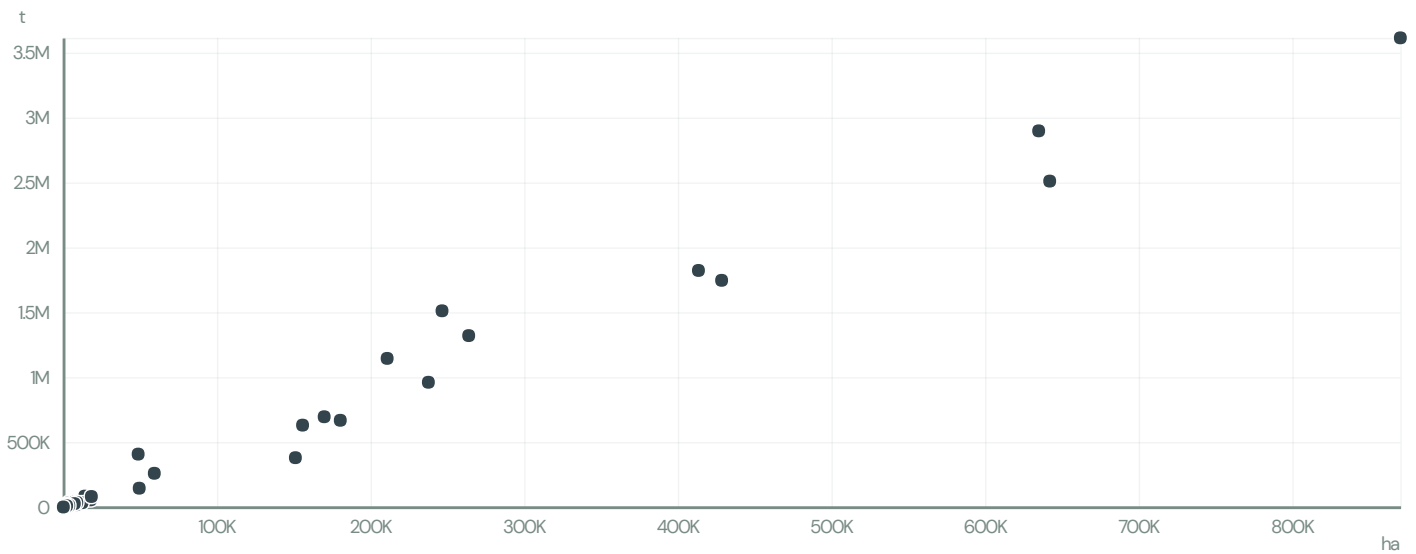

METALFRIO SOLUTIONS

ACTIVITY: Exporter group
COMMODITY: Corn
COUNTRY: Brazil
YEAR: 2016

METALFRIO SOLUTIONS was the 41st largest exporter of corn from BRAZIL in 2016, accounting for 13 thousand tons. As an exporter, METALFRIO SOLUTIONS sources from 1 municipalities, or 0% of the corn production municipalities.

Comparing companies exporting CORN from Brazil in 2016