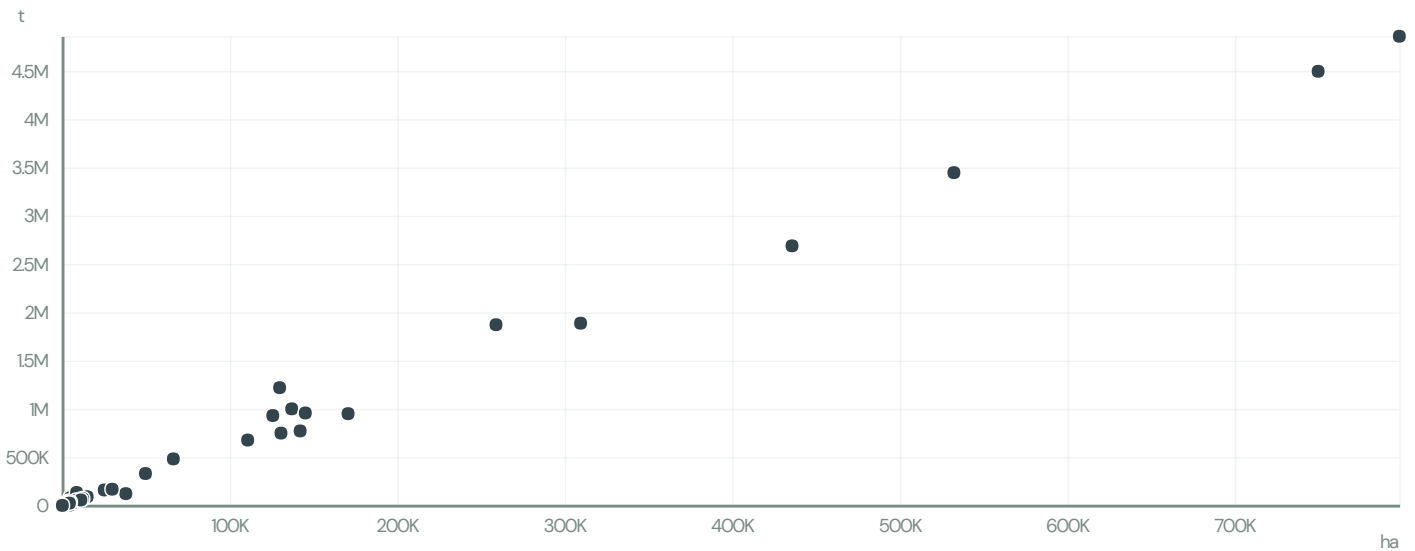

BRASIL ALIMENTOS COMERCIAL EXPORTACAO & IMPORTACAO - M

ACTIVITY	COMMODITY	COUNTRY	YEAR
Exporter group	Corn	Brazil	2017

BRASIL ALIMENTOS COMERCIAL EXPORTACAO & IMPORTACAO - M was the 149th largest exporter of corn from BRAZIL in 2017, accounting for 43 tons. As an exporter, BRASIL ALIMENTOS COMERCIAL EXPORTACAO & IMPORTACAO - M sources from 1 municipalities, or 0% of the corn production municipalities.

Comparing companies exporting CORN from Brazil in 2017