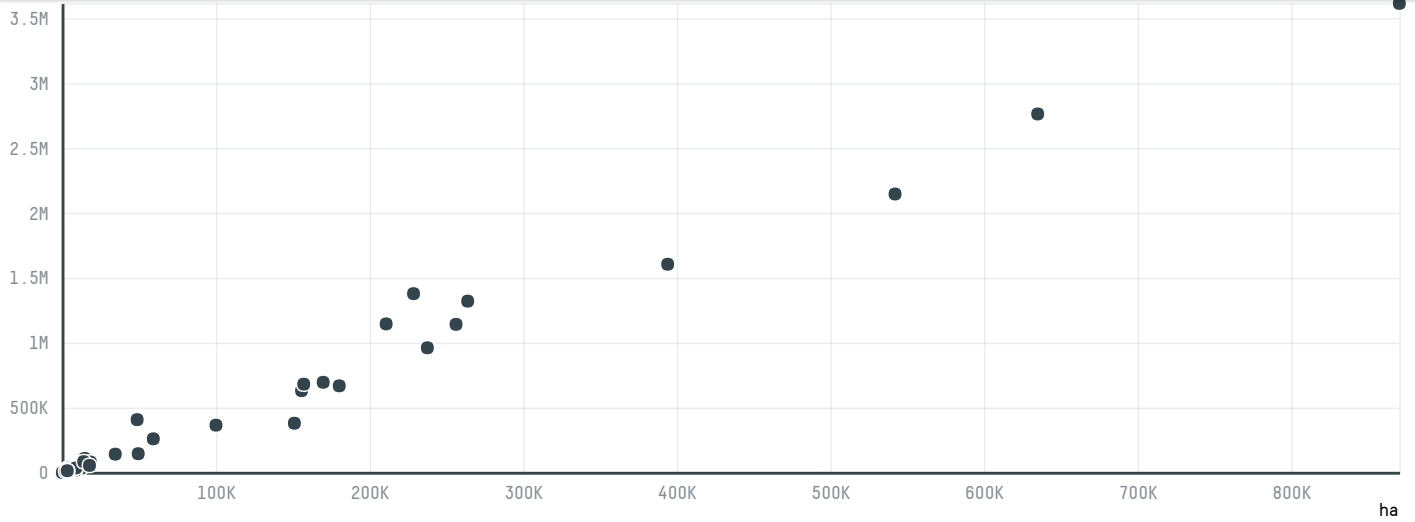

Trase is a partnership between

In collaboration with

and many other organizations and individuals.

Donors

[Terms of Use](#) · [Privacy policy](#) · [Cookie policy](#) · [Contact us](#)