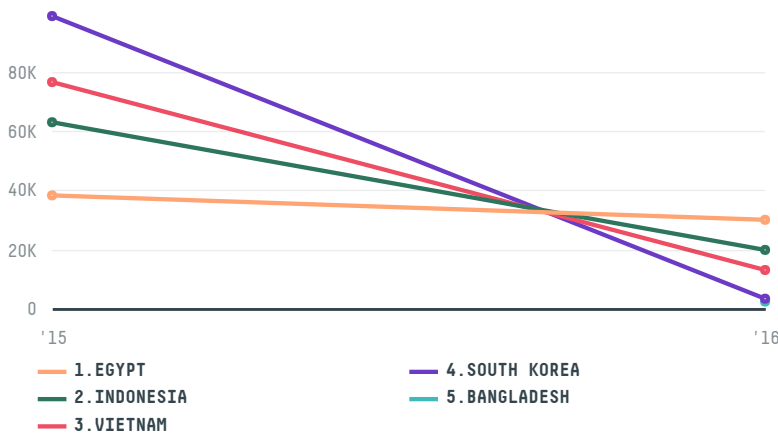

TOP DESTINATION COUNTRIES OF CORN EXPORTED BY VITOL DO BRASIL:

COMPARING COMPANIES EXPORTING CORN FROM BRAZIL IN 2016