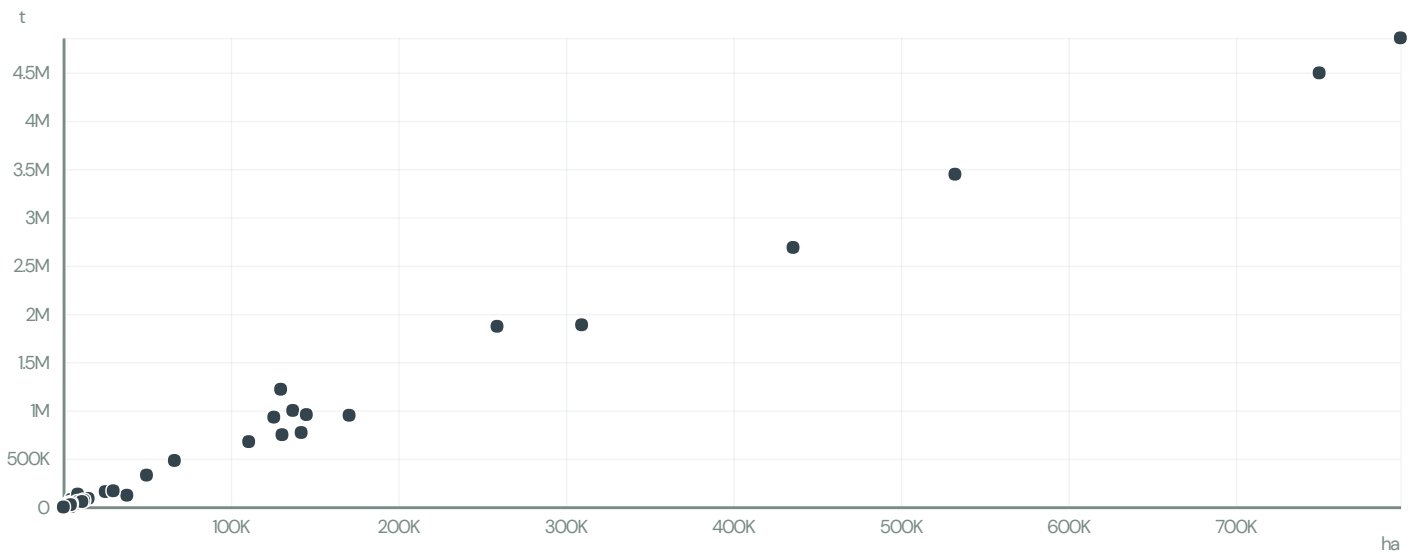

DUAS RODAS INDUSTRIAL LTDA

ACTIVITY: Exporter group
COMMODITY: Corn
COUNTRY: Brazil
YEAR: 2017

DUAS RODAS INDUSTRIAL LTDA was the 206th largest exporter of corn from BRAZIL in 2017, accounting for 0 tons. As an exporter, DUAS RODAS INDUSTRIAL LTDA sources from 1 municipalities, or 0% of the corn production municipalities.

Comparing companies exporting CORN from Brazil in 2017