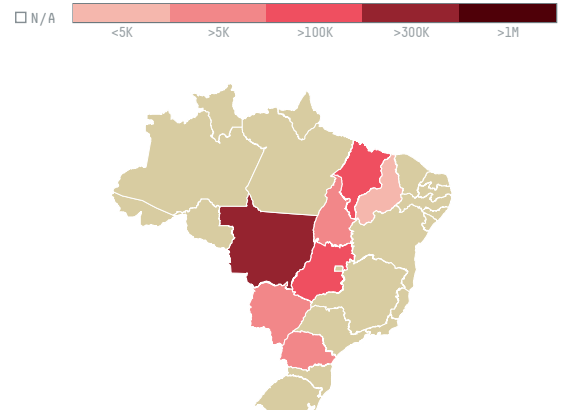

trase

AGB INTERNATIONAL SA

ACTIVITY: **Importer**
COMMODITY: **Corn**
COUNTRY: **Brazil**
YEAR: **2017**

AGB INTERNATIONAL SA was the 9th largest importer of corn from BRAZIL in 2017, accounting for 957 thousand tons. This is a 159% increase vs the previous year. As an importer, AGB INTERNATIONAL SA sources from 33 municipalities, or 1% of the corn production municipalities. The main destination of the corn imported by AGB INTERNATIONAL SA is SPAIN, accounting for 22% of the total.

TOP DESTINATION COUNTRIES OF CORN IMPORTED BY AGB INTERNATIONAL SA:

COMPARING COMPANIES IMPORTING CORN FROM BRAZIL IN 2017

Trase is a partnership between

In collaboration with

and many other organizations and individuals.