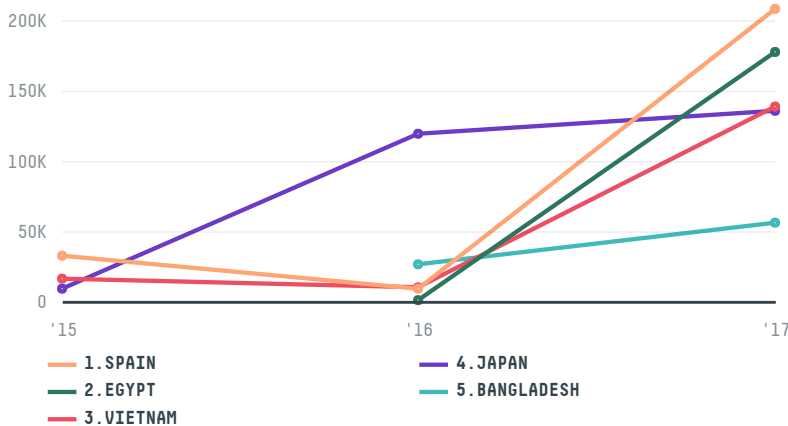

TOP DESTINATION COUNTRIES OF CORN IMPORTED BY AGB INTERNATIONAL SA: