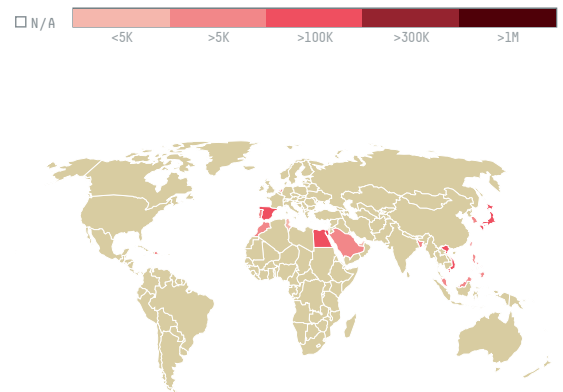

trase

AGB INTERNATIONAL SA

ACTIVITY: **Importer**
COMMODITY: **Corn**
COUNTRY: **Brazil**
YEAR: **2017**

AGB INTERNATIONAL SA was the 9th largest importer of corn from BRAZIL in 2017, accounting for 957 thousand tons. This is a 159% increase vs the previous year. As an importer, AGB INTERNATIONAL SA sources from 33 municipalities, or 1% of the corn production municipalities. The main destination of the corn imported by AGB INTERNATIONAL SA is SPAIN, accounting for 22% of the total.

TOP DESTINATION COUNTRIES OF CORN IMPORTED BY AGB INTERNATIONAL SA:

COMPARING COMPANIES IMPORTING CORN FROM BRAZIL IN 2017

Trase is a partnership between

In collaboration with

and many other organizations and individuals.