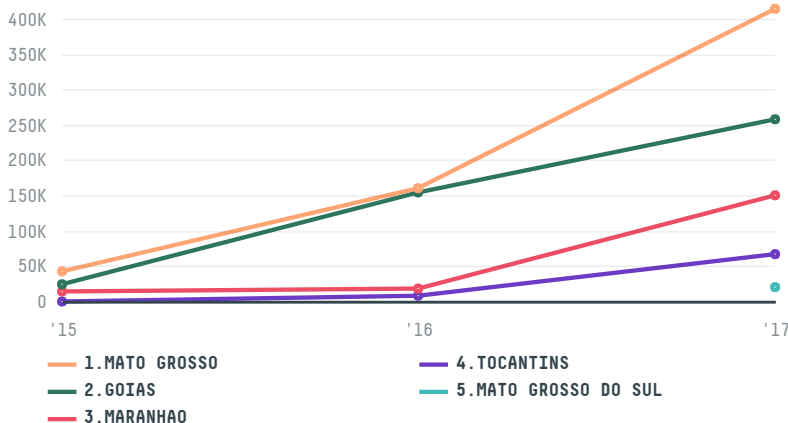

trase

AGB INTERNATIONAL SA

ACTIVITY: **Importer**
COMMODITY: **Corn**
COUNTRY: **Brazil**
YEAR: **2017**

AGB INTERNATIONAL SA was the 9th largest importer of corn from BRAZIL in 2017, accounting for 957 thousand tons. This is a 159% increase vs the previous year. As an importer, AGB INTERNATIONAL SA sources from 33 municipalities, or 1% of the corn production municipalities. The main destination of the corn imported by AGB INTERNATIONAL SA is SPAIN, accounting for 22% of the total.

TOP DESTINATION COUNTRIES OF CORN IMPORTED BY AGB INTERNATIONAL SA:

COMPARING COMPANIES IMPORTING CORN FROM BRAZIL IN 2017

Trase is a partnership between

In collaboration with

and many other organizations and individuals.