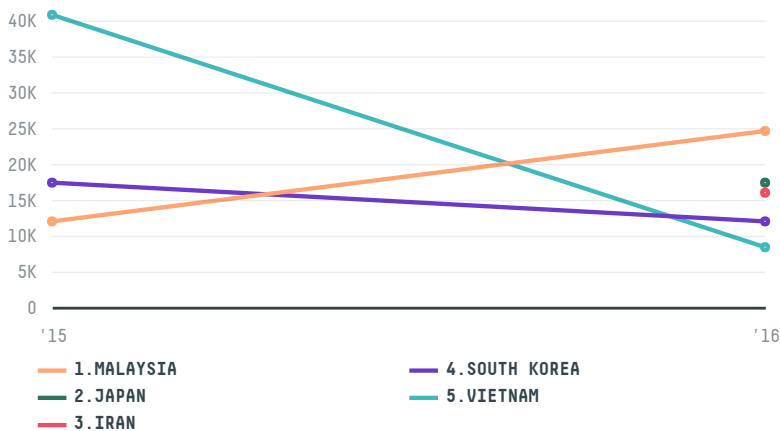

trase

NATURALLE INTERNATIONAL S.A

ACTIVITY COMMODITY COUNTRY YEAR
Importer **Corn** **Brazil** **2016**

NATURALLE INTERNATIONAL S.A was the 23rd largest importer of corn from BRAZIL in 2016, accounting for 81 thousand tons. This is a 1% increase vs the previous year. As an importer, NATURALLE INTERNATIONAL S.A sources from 2 municipalities, or 0% of the corn production municipalities. The main destination of the corn imported by NATURALLE INTERNATIONAL S.A is MALAYSIA, accounting for 30% of the total.

TOP DESTINATION COUNTRIES OF CORN IMPORTED BY NATURALLE INTERNATIONAL S.A:

COMPARING COMPANIES IMPORTING CORN FROM BRAZIL IN 2016

Trase is a partnership between

In collaboration with

and many other organizations and individuals.