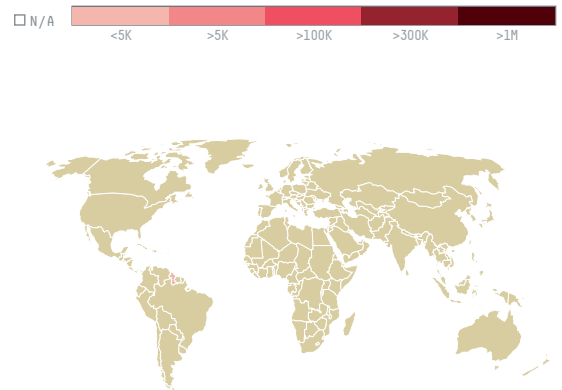

trase

AMEER ISHMAIL

ACTIVITY	COMMODITY	COUNTRY	YEAR
Importer	Corn	Brazil	2017

AMEER ISHMAIL was the 101st largest importer of corn from BRAZIL in 2017, accounting for 84 tons. This is a 93% decrease vs the previous year. As an importer, AMEER ISHMAIL sources from 1 municipalities, or 0% of the corn production municipalities. The main destination of the corn imported by AMEER ISHMAIL is GUYANA, accounting for 100% of the total.

TOP DESTINATION COUNTRIES OF CORN IMPORTED BY AMEER ISHMAIL:

COMPARING COMPANIES IMPORTING CORN FROM BRAZIL IN 2017

Trase is a partnership between

In collaboration with

and many other organizations and individuals.