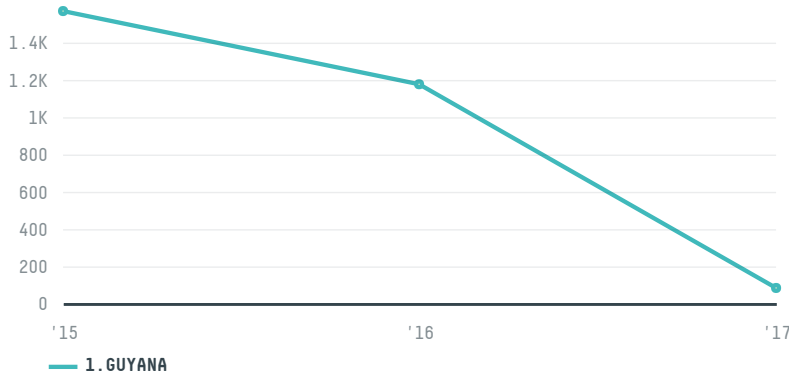

TOP DESTINATION COUNTRIES OF CORN IMPORTED BY AMEER ISHMAIL:

COMPARING COMPANIES IMPORTING CORN FROM BRAZIL IN 2017