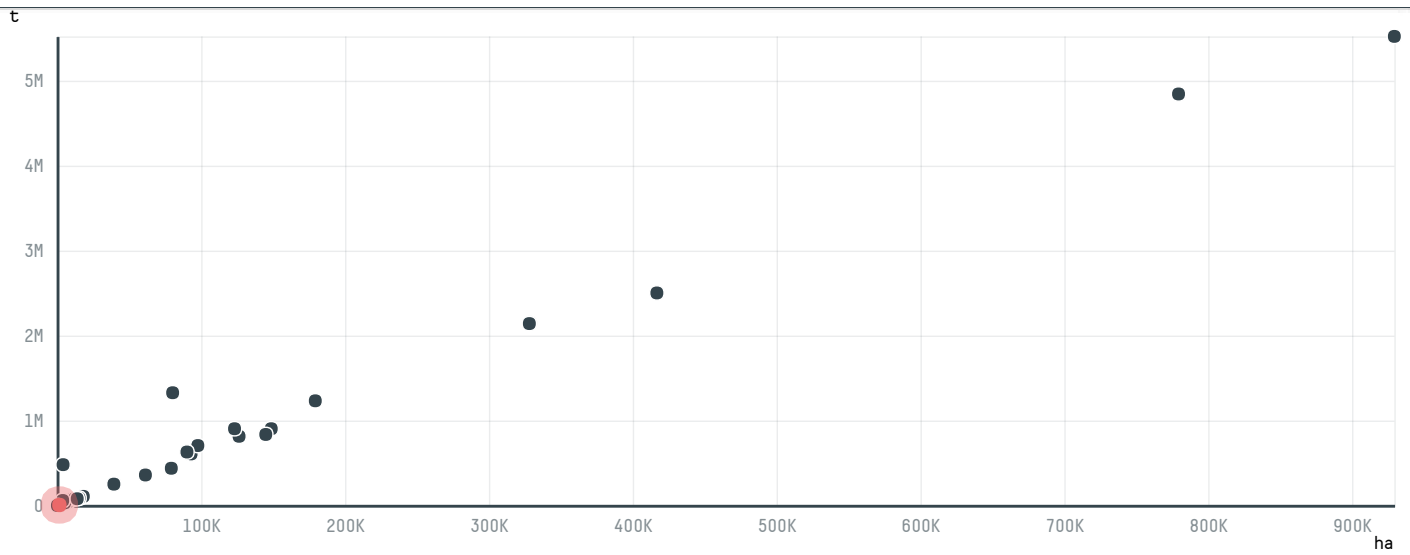

trase

GIOVELLI

ACTIVITY: **Exporter**
COMMODITY: **Corn**
COUNTRY: **Brazil**
YEAR: **2015**

GIOVELLI was the 75th largest exporter of corn from BRAZIL in 2015, accounting for 6 thousand tons. As an exporter, GIOVELLI sources from 1 municipalities, or 0% of the corn production municipalities. The main destination of the corn exported by GIOVELLI is VIETNAM, accounting for 92% of the total.

TOP DESTINATION COUNTRIES OF CORN EXPORTED BY GIOVELLI:

Trase is a partnership between

In collaboration with

and many other organizations and individuals.

Donors

[Terms of Use](#) · [Privacy policy](#) · [Cookie policy](#) · [Contact us](#)