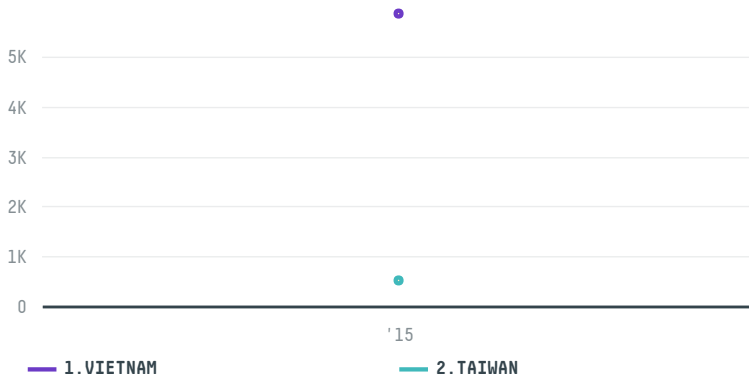

TOP DESTINATION COUNTRIES OF CORN EXPORTED BY GIOVELLI: