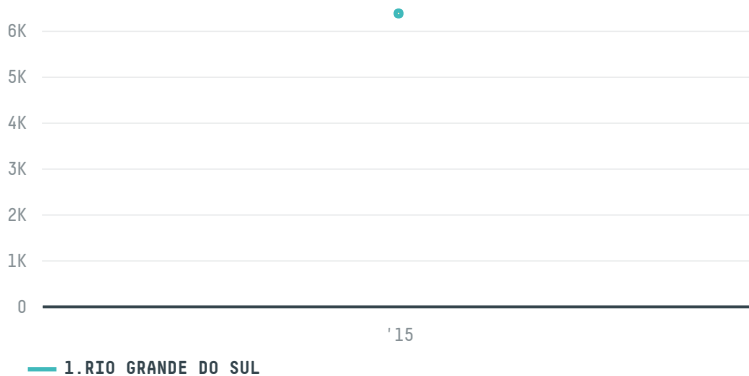

TOP DESTINATION COUNTRIES OF CORN EXPORTED BY GIOVELLI: