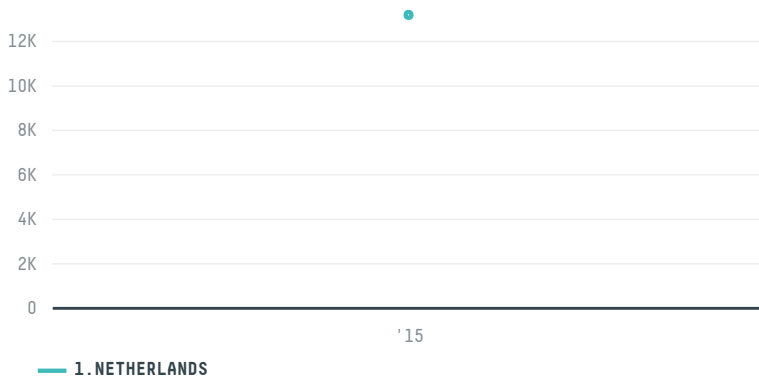

TOP DESTINATION COUNTRIES OF CORN EXPORTED BY BOM JESUS AGROPECUARIA: