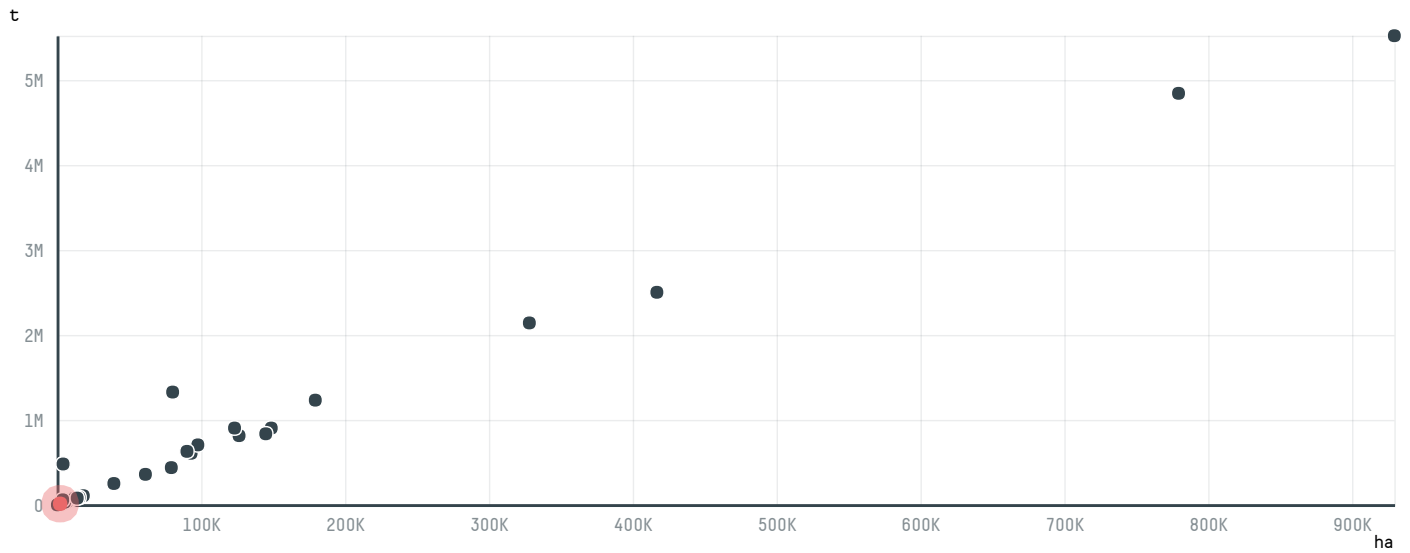

trase

BOM JESUS AGROPECUARIA

ACTIVITY COMMODITY COUNTRY YEAR
Exporter **Corn** **Brazil** **2015**

BOM JESUS AGROPECUARIA was the 59th largest exporter of corn from BRAZIL in 2015, accounting for 13 thousand tons. As an exporter, BOM JESUS AGROPECUARIA sources from 1 municipalities, or 0% of the corn production municipalities. The main destination of the corn exported by BOM JESUS AGROPECUARIA is NETHERLANDS, accounting for 100% of the total.

TOP DESTINATION COUNTRIES OF CORN EXPORTED BY BOM JESUS AGROPECUARIA:

COMPARING COMPANIES EXPORTING CORN FROM BRAZIL IN 2015

Trase is a partnership between

In collaboration with

and many other organizations and individuals.