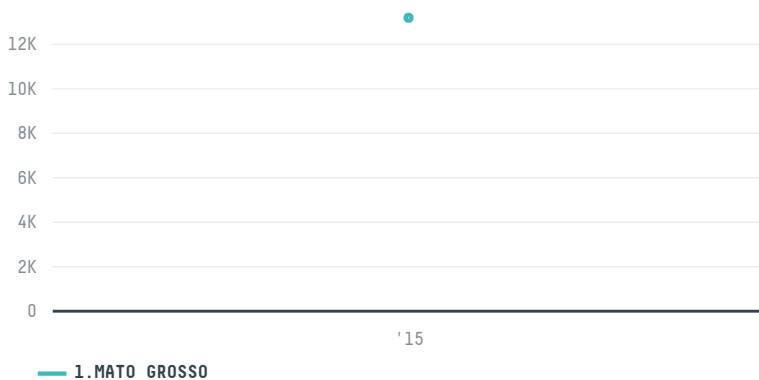

TOP DESTINATION COUNTRIES OF CORN EXPORTED BY BOM JESUS AGROPECUARIA: