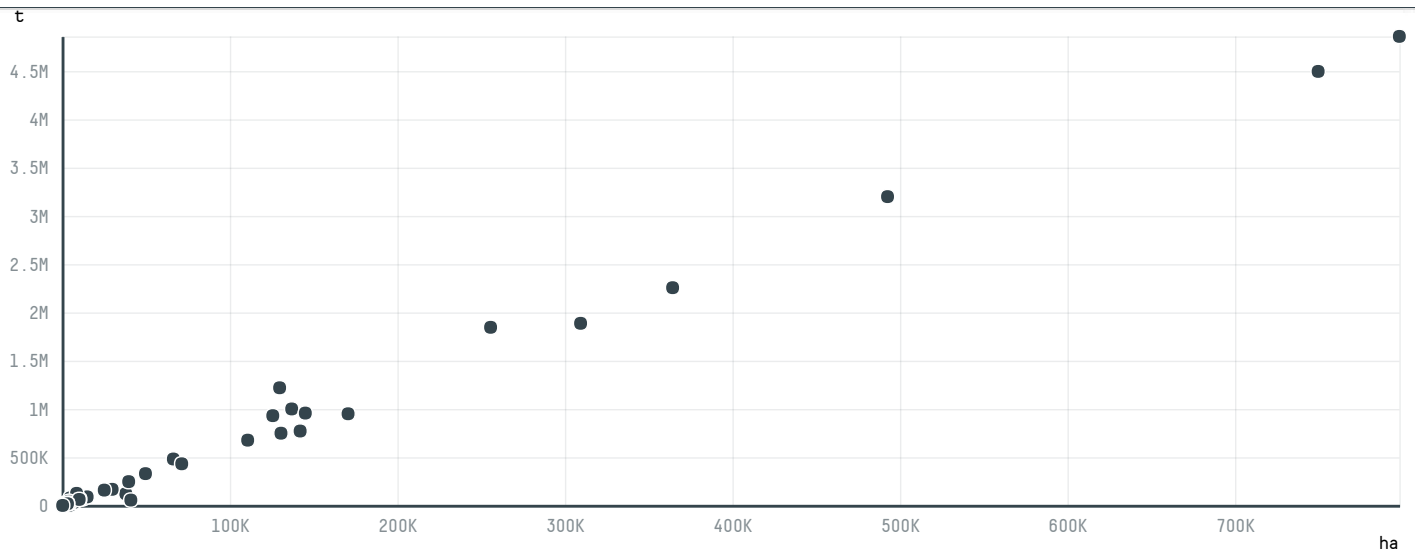

trase

SICBRAS - CARBETO DE SILICIO DO BRASIL

ACTIVITY COMMODITY COUNTRY YEAR
Exporter **Corn** **Brazil** **2017**

SICBRAS - CARBETO DE SILICIO DO BRASIL was the 96th largest exporter of corn from BRAZIL in 2017, accounting for 2 thousand tons. This is a 112% increase vs the previous year. As an exporter, SICBRAS - CARBETO DE SILICIO DO BRASIL sources from 1 municipalities, or 0% of the corn production municipalities. The main destination of the corn exported by SICBRAS - CARBETO DE SILICIO DO BRASIL is EGYPT, accounting for 100% of the total.

TOP DESTINATION COUNTRIES OF CORN EXPORTED BY SICBRAS - CARBETO DE SILICIO DO BRASIL:

COMPARING COMPANIES EXPORTING CORN FROM BRAZIL IN 2017

Trase is a partnership between

In collaboration with

and many other organizations and individuals.