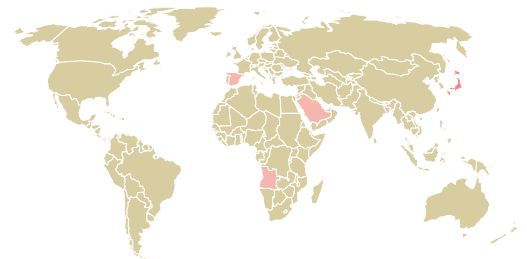

trase

COOPERATIVA AGRARIA AGROINDUSTRIAL

ACTIVITY COMMODITY COUNTRY YEAR
Exporter **Corn** **Brazil** **2017**

COOPERATIVA AGRARIA AGROINDUSTRIAL was the 41st largest exporter of corn from BRAZIL in 2017, accounting for 28 thousand tons. This is a 1302% increase vs the previous year. As an exporter, COOPERATIVA AGRARIA AGROINDUSTRIAL sources from 1 municipalities, or 0% of the corn production municipalities. The main destination of the corn exported by COOPERATIVA AGRARIA AGROINDUSTRIAL is Japan, accounting for 45% of the total.

TOP DESTINATION COUNTRIES OF CORN EXPORTED BY COOPERATIVA AGRARIA AGROINDUSTRIAL:

COMPARING COMPANIES EXPORTING CORN FROM BRAZIL IN 2017

Trase is a partnership between

In collaboration with

and many other organizations and individuals.