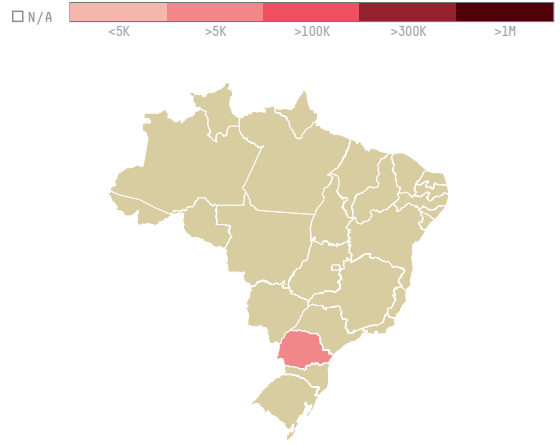

trase

COOPERATIVA AGRARIA AGROINDUSTRIAL

ACTIVITY COMMODITY COUNTRY YEAR
Exporter **Corn** **Brazil** **2017**

COOPERATIVA AGRARIA AGROINDUSTRIAL was the 41st largest exporter of corn from BRAZIL in 2017, accounting for 28 thousand tons. This is a 1302% increase vs the previous year. As an exporter, COOPERATIVA AGRARIA AGROINDUSTRIAL sources from 1 municipalities, or 0% of the corn production municipalities. The main destination of the corn exported by COOPERATIVA AGRARIA AGROINDUSTRIAL is Japan, accounting for 45% of the total.

TOP DESTINATION COUNTRIES OF CORN EXPORTED BY COOPERATIVA AGRARIA AGROINDUSTRIAL:

COMPARING COMPANIES EXPORTING CORN FROM BRAZIL IN 2017

Trase is a partnership between

In collaboration with

and many other organizations and individuals.