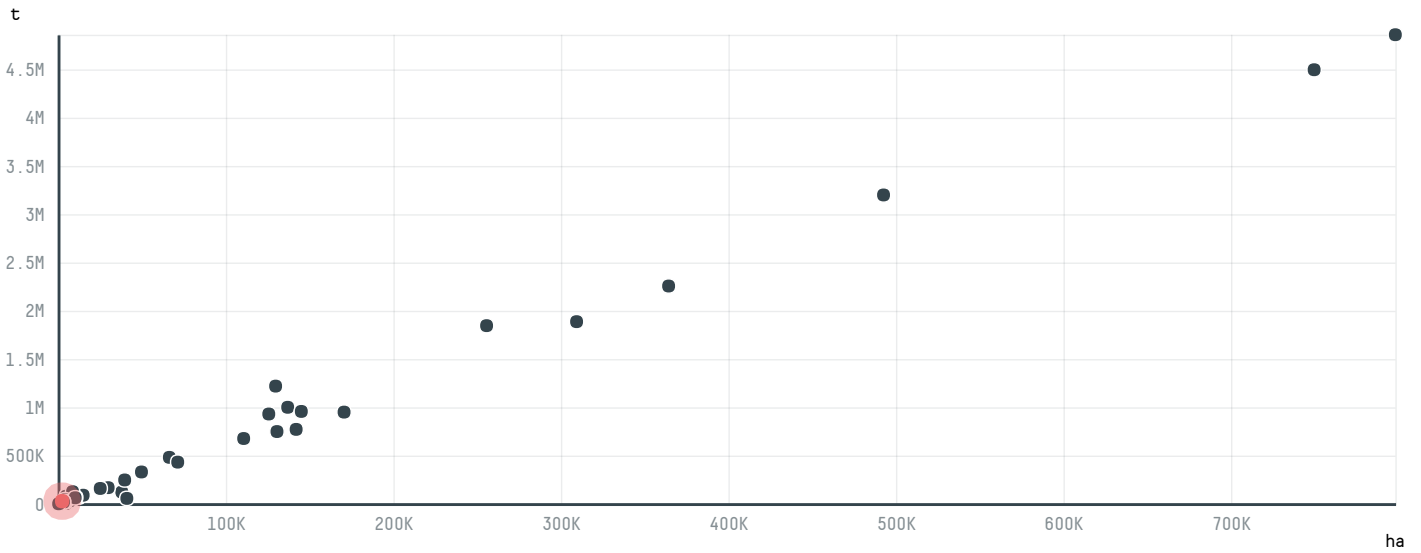

trase

COOPERATIVA AGRARIA AGROINDUSTRIAL

ACTIVITY COMMODITY COUNTRY YEAR
Exporter **Corn** **Brazil** **2017**

COOPERATIVA AGRARIA AGROINDUSTRIAL was the 41st largest exporter of corn from BRAZIL in 2017, accounting for 28 thousand tons. This is a 1302% increase vs the previous year. As an exporter, COOPERATIVA AGRARIA AGROINDUSTRIAL sources from 1 municipalities, or 0% of the corn production municipalities. The main destination of the corn exported by COOPERATIVA AGRARIA AGROINDUSTRIAL is Japan, accounting for 45% of the total.

TOP DESTINATION COUNTRIES OF CORN EXPORTED BY COOPERATIVA AGRARIA AGROINDUSTRIAL:

COMPARING COMPANIES EXPORTING CORN FROM BRAZIL IN 2017

Trase is a partnership between

In collaboration with

and many other organizations and individuals.