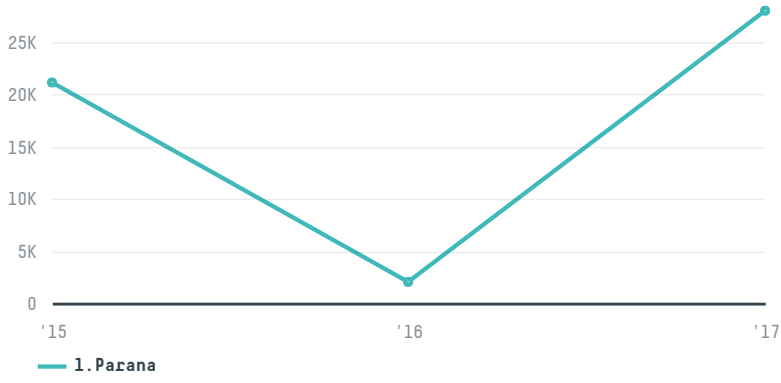

COMPARING COMPANIES EXPORTING CORN FROM BRAZIL IN 2017

Trase is a partnership between

In collaboration with

and many other organizations and individuals.

Donors

[Terms of Use](#) · [Privacy policy](#) · [Cookie policy](#) · [Contact us](#)

This website uses cookies to provide you with an improved user experience. By continuing to browse this site, you consent to the use of cookies and similar technologies. Please visit our [privacy policy](#) for further details.

I AGREE