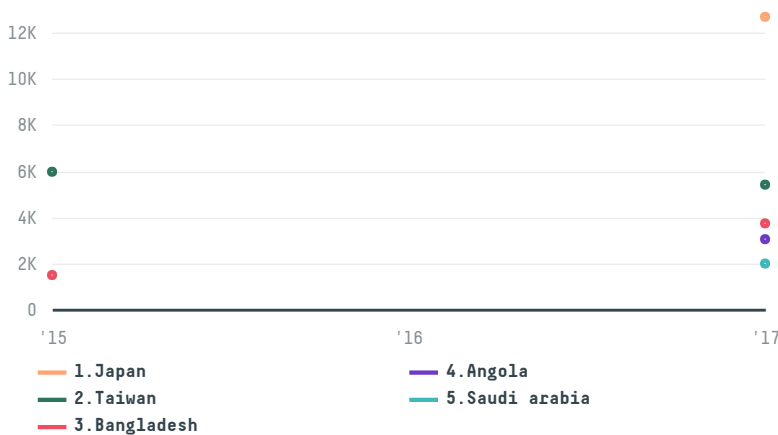

trase

COOPERATIVA AGRARIA AGROINDUSTRIAL

ACTIVITY COMMODITY COUNTRY YEAR
Exporter **Corn** **Brazil** **2017**

COOPERATIVA AGRARIA AGROINDUSTRIAL was the 41st largest exporter of corn from BRAZIL in 2017, accounting for 28 thousand tons. This is a 1302% increase vs the previous year. As an exporter, COOPERATIVA AGRARIA AGROINDUSTRIAL sources from 1 municipalities, or 0% of the corn production municipalities. The main destination of the corn exported by COOPERATIVA AGRARIA AGROINDUSTRIAL is Japan, accounting for 45% of the total.

TOP DESTINATION COUNTRIES OF CORN EXPORTED BY COOPERATIVA AGRARIA AGROINDUSTRIAL:

COMPARING COMPANIES EXPORTING CORN FROM BRAZIL IN 2017

Trase is a partnership between

In collaboration with

and many other organizations and individuals.