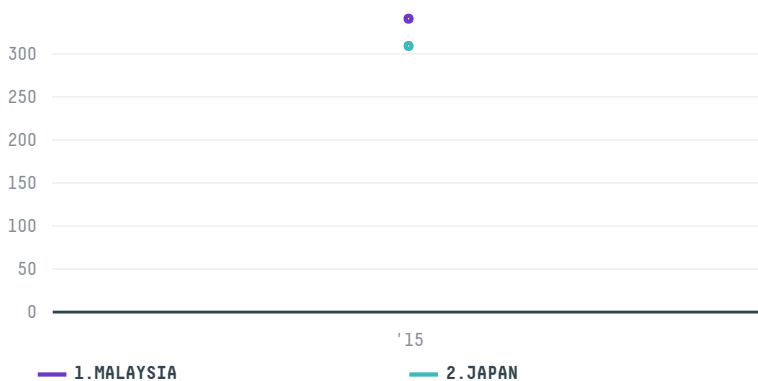

TOP DESTINATION COUNTRIES OF CORN EXPORTED BY DELAMINAS COMERCIO IMPORTACAO E EXPORTACAO DE MADEIRAS - EIR:

□ N/A   <5K   >5K   >100K   >300K   >1M