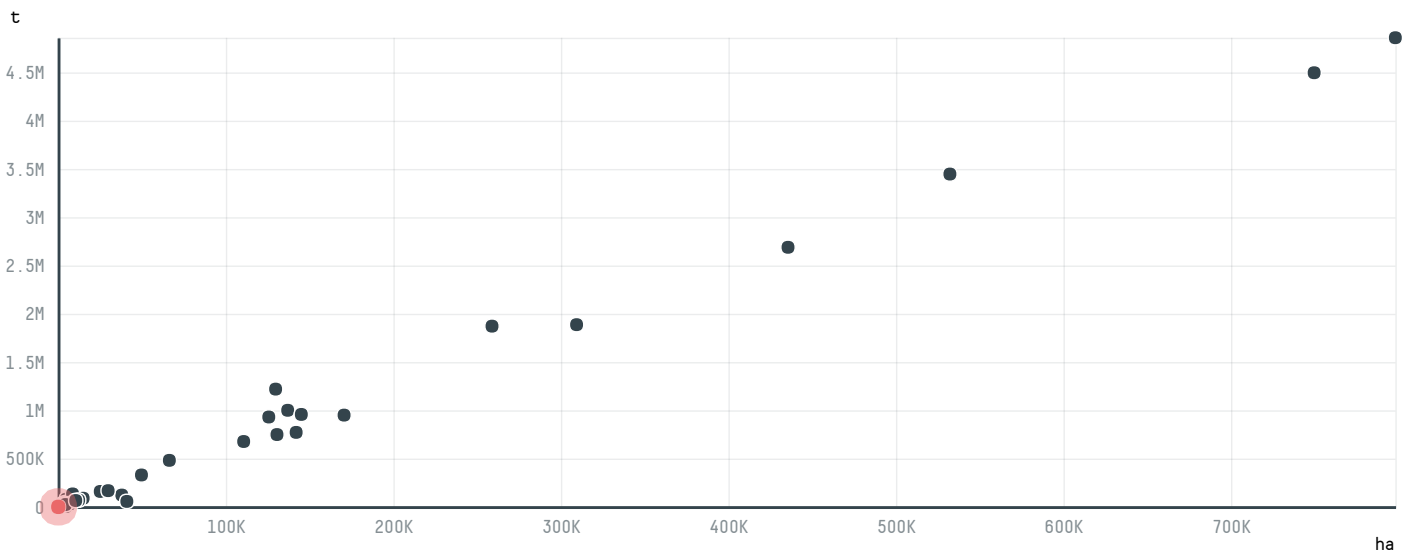

COMPARING COMPANIES EXPORTING CORN FROM BRAZIL IN 2017

Trase is a partnership between

In collaboration with

and many other organizations and individuals.

Donors

[Terms of Use](#) · [Privacy policy](#) · [Cookie policy](#) · [Contact us](#)

This website uses cookies to provide you with an improved user experience. By continuing to browse this site, you consent to the use of cookies and similar technologies. Please visit our [privacy policy](#) for further details.

I AGREE