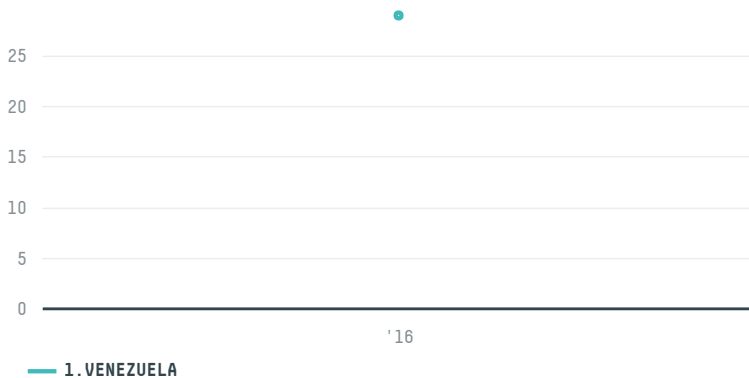

TOP DESTINATION COUNTRIES OF CORN EXPORTED BY RICCA COMERCIO LTDA - EPP: