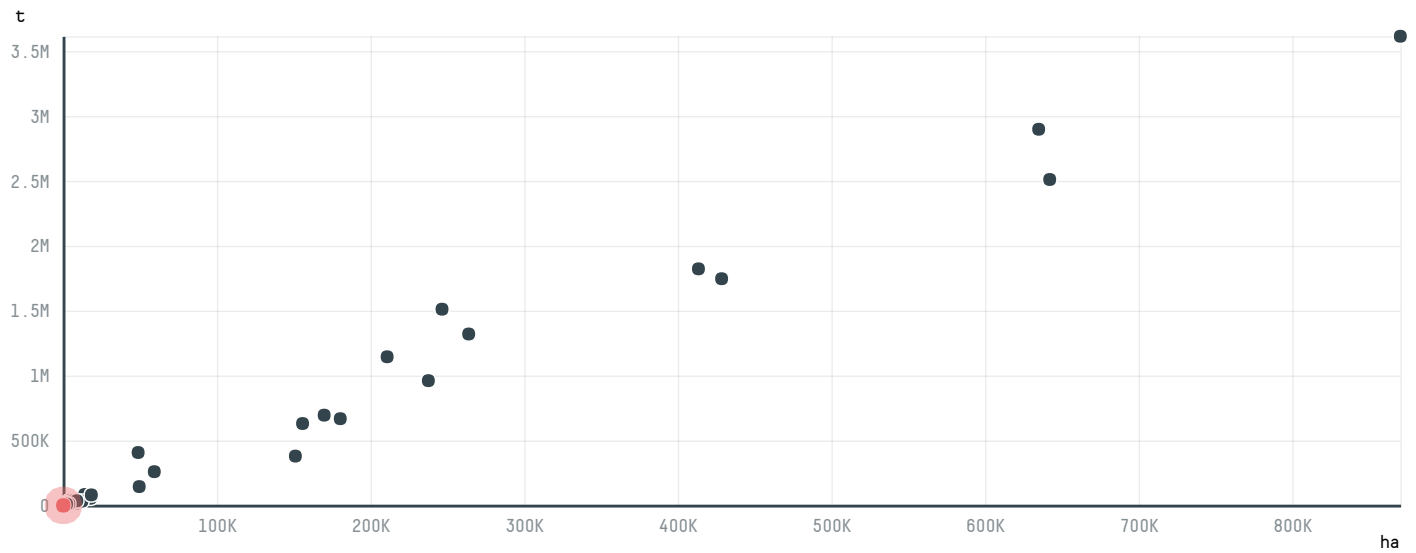

COMPARING COMPANIES EXPORTING CORN FROM BRAZIL IN 2016

Trase is a partnership between

In collaboration with

and many other organizations and individuals.

Donors

[Terms of Use](#) · [Privacy policy](#) · [Cookie policy](#) · [Contact us](#)