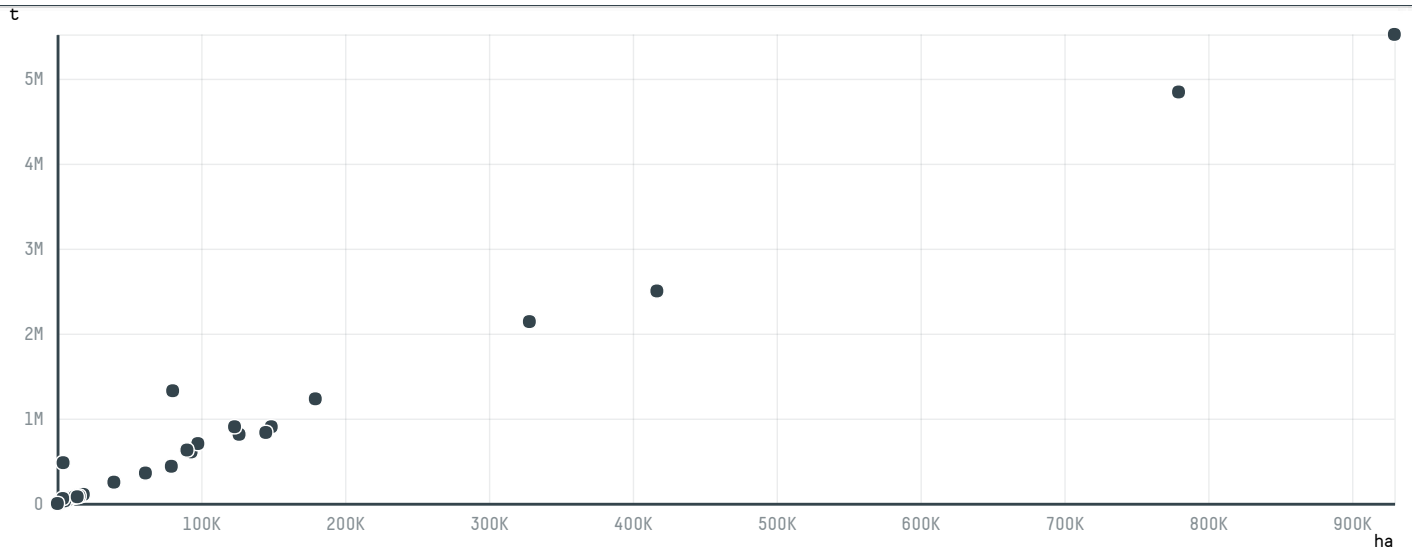

trase

RODRIGUES & COUTINHO

ACTIVITY COMMODITY COUNTRY YEAR
Exporter **Corn** **Brazil** **2015**

RODRIGUES & COUTINHO was the 226th largest exporter of corn from BRAZIL in 2015, accounting for 1 tons. As an exporter, RODRIGUES & COUTINHO sources from 1 municipalities, or 0% of the corn production municipalities. The main destination of the corn exported by RODRIGUES & COUTINHO is IRELAND, accounting for 100% of the total.

TOP DESTINATION COUNTRIES OF CORN EXPORTED BY RODRIGUES & COUTINHO:

COMPARING COMPANIES EXPORTING CORN FROM BRAZIL IN 2015

Trase is a partnership between

In collaboration with

and many other organizations and individuals.