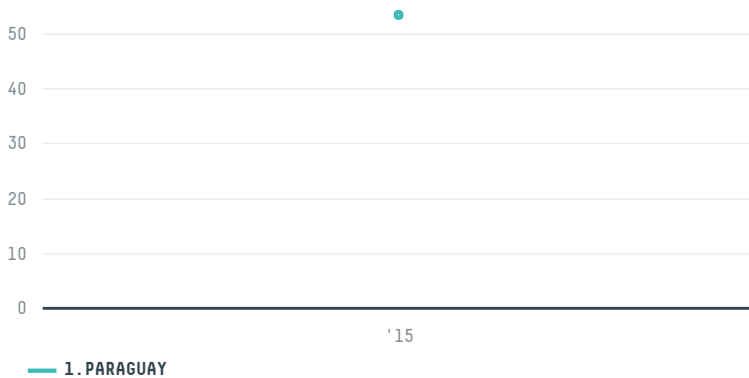

TOP DESTINATION COUNTRIES OF CORN EXPORTED BY IRACEMA ZEFERINO RODRIGUES: