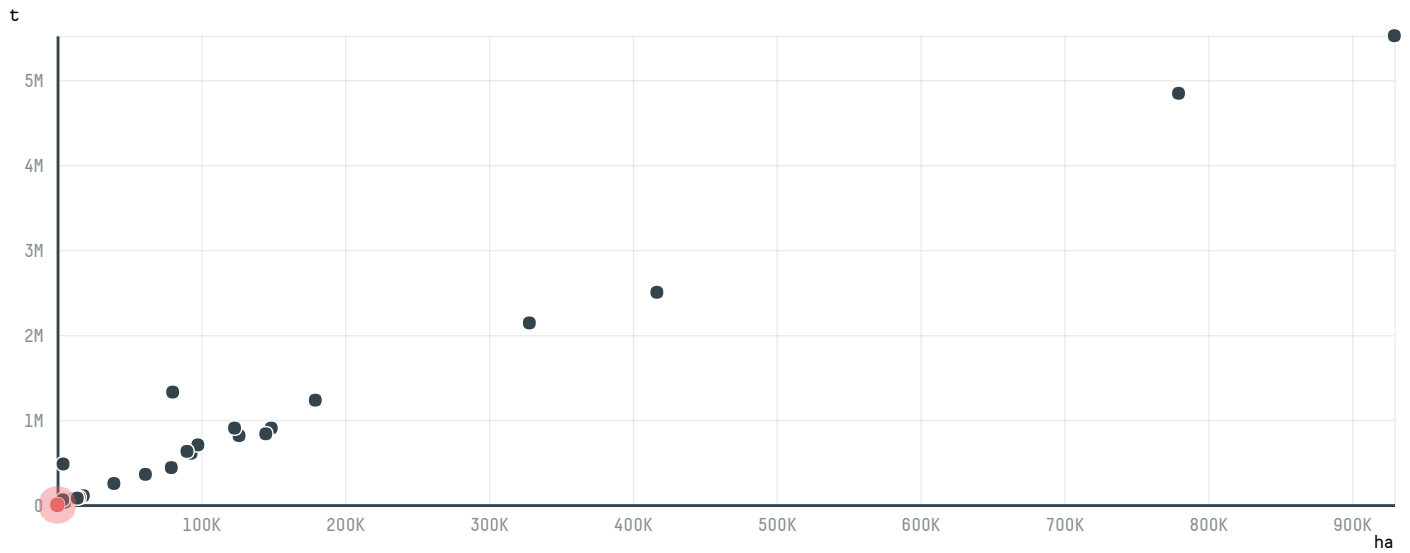

trase

IRACEMA ZEFERINO RODRIGUES

ACTIVITY COMMODITY COUNTRY YEAR
Exporter **Corn** **Brazil** **2015**

IRACEMA ZEFERINO RODRIGUES was the 169th largest exporter of corn from BRAZIL in 2015, accounting for 53 tons. As an exporter, IRACEMA ZEFERINO RODRIGUES sources from 2 municipalities, or 0% of the corn production municipalities. The main destination of the corn exported by IRACEMA ZEFERINO RODRIGUES is PARAGUAY, accounting for 100% of the total.

TOP DESTINATION COUNTRIES OF CORN EXPORTED BY IRACEMA ZEFERINO RODRIGUES:

COMPARING COMPANIES EXPORTING CORN FROM BRAZIL IN 2015

Trase is a partnership between

In collaboration with

and many other organizations and individuals.