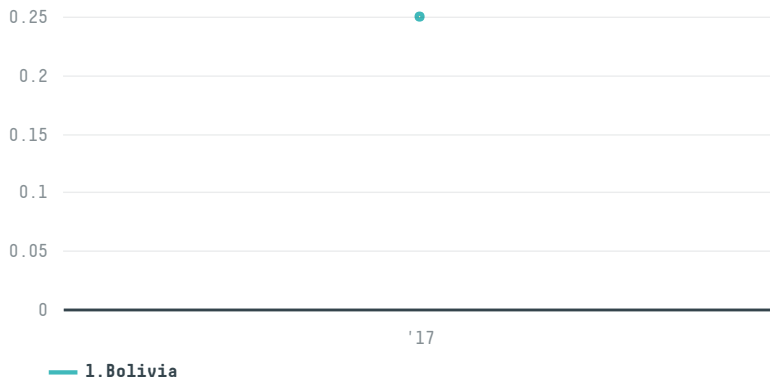

TOP DESTINATION COUNTRIES OF CORN IMPORTED BY MABEL FERREIRA ROCA: