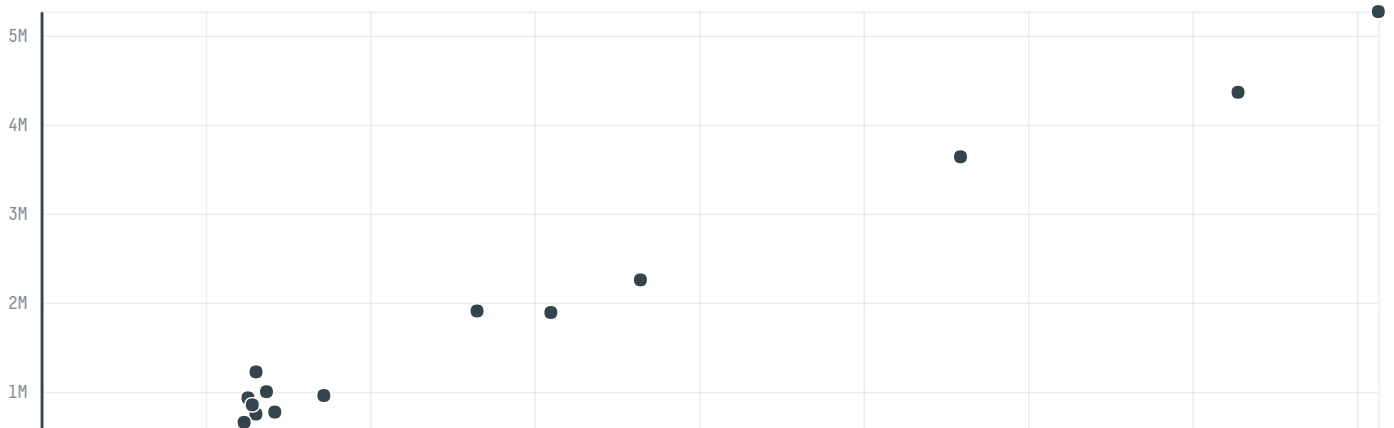

COMPARING COMPANIES IMPORTING CORN FROM BRAZIL IN 2017

This website uses cookies to provide you with an improved user experience. By continuing to browse this site, you consent to the use of cookies and similar technologies. Please visit our [privacy policy](#) for further details.

I AGREE