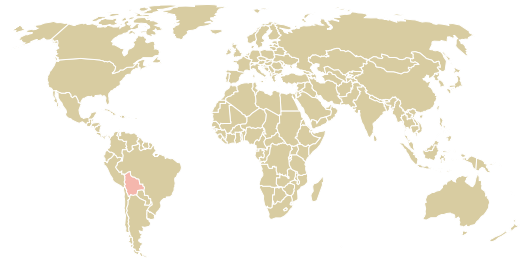

trase

Mabel ferreira roca

ACTIVITY COMMODITY COUNTRY YEAR
Importer **Corn** **Brazil** **2017**

Mabel ferreira roca was the 181st largest importer of corn from BRAZIL in 2017, accounting for 0 tons. As an importer, Mabel ferreira roca sources from 1 municipalities, or 0% of the corn production municipalities. The main destination of the corn imported by Mabel ferreira roca is Bolivia, accounting for 100% of the total.

TOP DESTINATION COUNTRIES OF CORN IMPORTED BY MABEL FERREIRA ROCA:

COMPARING COMPANIES IMPORTING CORN FROM BRAZIL IN 2017

This website uses cookies to provide you with an improved user experience. By continuing to browse this site, you consent to the use of cookies and similar technologies. Please visit our [privacy policy](#) for further details.

I AGREE

Trase is a partnership between

 Stockholm Environment Institute

 Global Canopy Programme

In collaboration with

 vizzuality

 The European Forest Institute

and many other organizations and individuals.