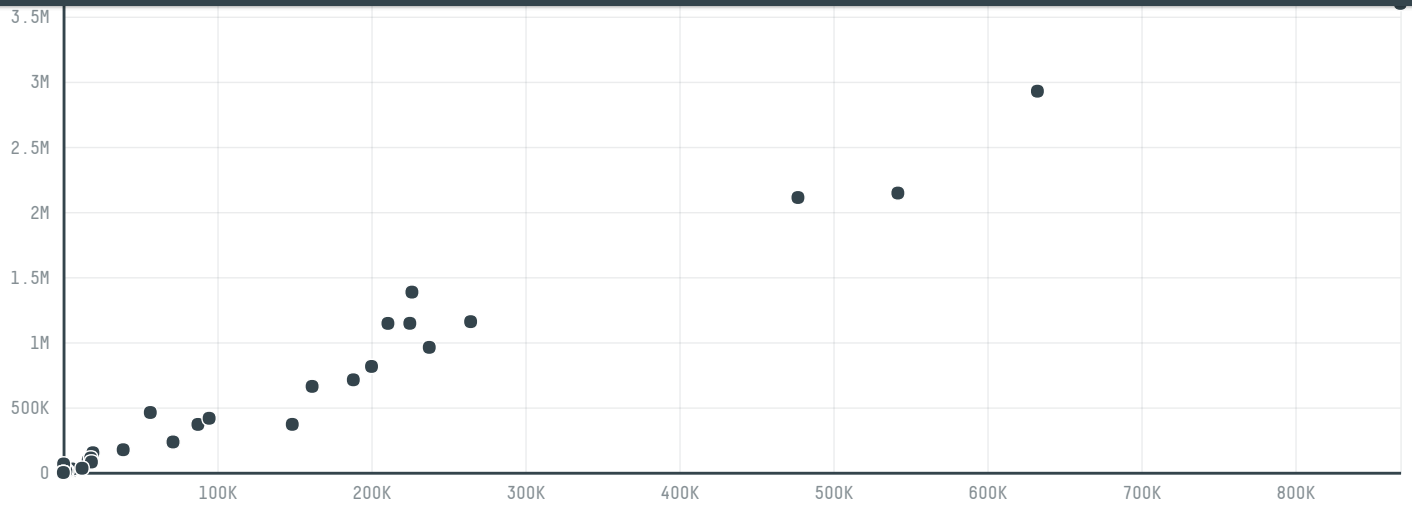

trase

Afonso cuellar rufino

ACTIVITY COMMODITY COUNTRY YEAR
Importer **Corn** **Brazil** **2016**

Afonso cuellar rufino was the 112th largest importer of corn from BRAZIL in 2016, accounting for 16 tons. As an importer, Afonso cuellar rufino sources from 1 municipalities, or 0% of the corn production municipalities. The main destination of the corn imported by Afonso cuellar rufino is Bolivia, accounting for 100% of the total.

TOP DESTINATION COUNTRIES OF CORN IMPORTED BY AFONSO CUELLAR RUFINO:

COMPARING COMPANIES IMPORTING CORN FROM BRAZIL IN 2016

Trase is a partnership between

In collaboration with

and many other organizations and individuals.