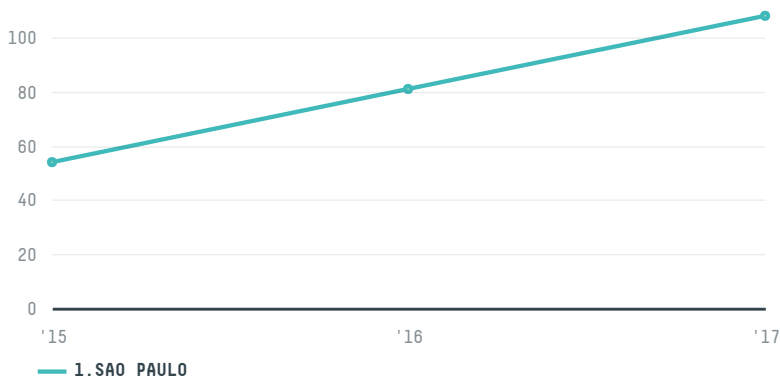

SEMENTES SELEGRAOS LTDA

ACTIVITY: Exporter group
COMMODITY: Corn
COUNTRY: Brazil
YEAR: 2017

SEMENTES SELEGRAOS LTDA was the 133rd largest exporter of corn from BRAZIL in 2017, accounting for 108 tons. This is a 33% increase vs the previous year. As an exporter, SEMENTES SELEGRAOS LTDA sources from 1 municipalities, or 0% of the corn production municipalities. The main destination of the corn exported by SEMENTES SELEGRAOS LTDA is PARAGUAY, accounting for 100% of the total.

TOP DESTINATION COUNTRIES OF CORN EXPORTED BY SEMENTES SELEGRAOS LTDA: