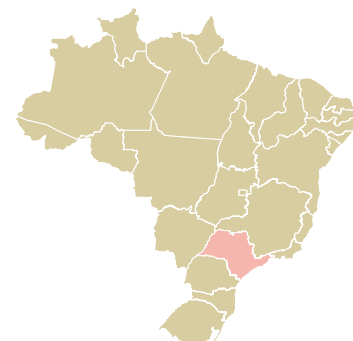

SEMENTES SELEGRAOS LTDA

ACTIVITY: Exporter group
 COMMODITY: Corn
 COUNTRY: Brazil
 YEAR: 2017

SEMENTES SELEGRAOS LTDA was the 133rd largest exporter of corn from BRAZIL in 2017, accounting for 108 tons. This is a 33% increase vs the previous year. As an exporter, SEMENTES SELEGRAOS LTDA sources from 1 municipalities, or 0% of the corn production municipalities. The main destination of the corn exported by SEMENTES SELEGRAOS LTDA is PARAGUAY, accounting for 100% of the total.

TOP DESTINATION COUNTRIES OF CORN EXPORTED BY SEMENTES SELEGRAOS LTDA:

Trase is a partnership between

In close collaboration with many others.

[Click for more information about our partners and funders.](#)