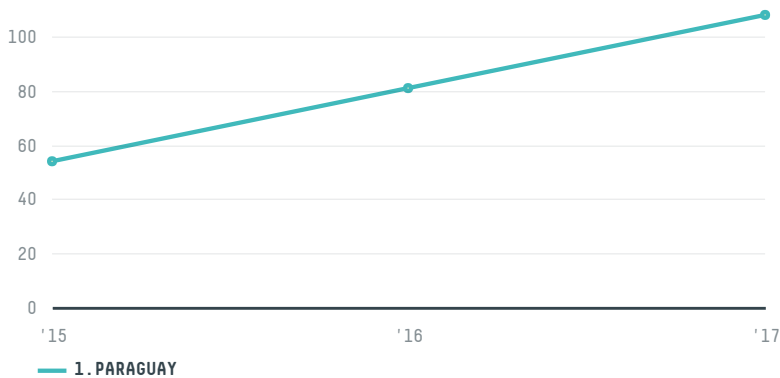

SEMENTES SELEGRAOS LTDA

ACTIVITY: Exporter group
COMMODITY: Corn
COUNTRY: Brazil
YEAR: 2017

SEMENTES SELEGRAOS LTDA was the 133rd largest exporter of corn from BRAZIL in 2017, accounting for 108 tons. This is a 33% increase vs the previous year. As an exporter, SEMENTES SELEGRAOS LTDA sources from 1 municipalities, or 0% of the corn production municipalities. The main destination of the corn exported by SEMENTES SELEGRAOS LTDA is PARAGUAY, accounting for 100% of the total.

TOP DESTINATION COUNTRIES OF CORN EXPORTED BY SEMENTES SELEGRAOS LTDA: