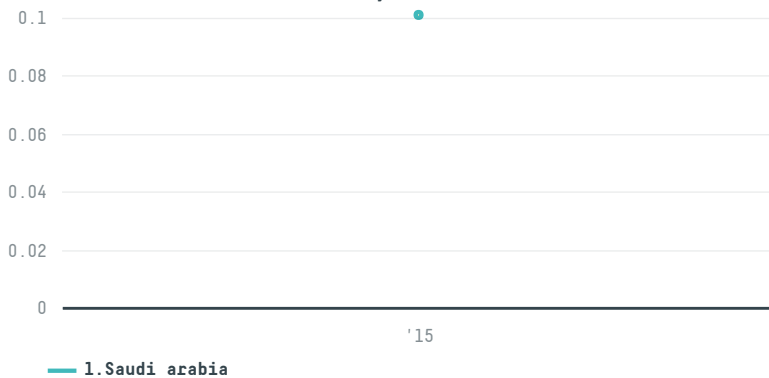

TOP DESTINATION COUNTRIES OF CORN EXPORTED BY MOINHO REGIO ALIMENTOS S/A: