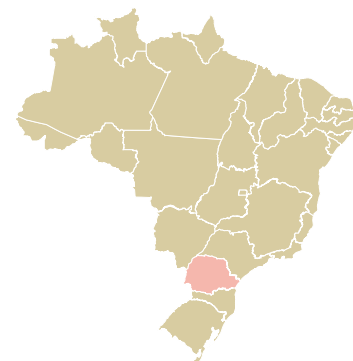

trase

MOINHO REGIO ALIMENTOS S/A

ACTIVITY: **Exporter group** COMMODITY: **Corn** COUNTRY: **Brazil** YEAR: **2015**

MOINHO REGIO ALIMENTOS S/A was the 233rd largest exporter of corn from BRAZIL in 2015, accounting for 0 tons. As an exporter, MOINHO REGIO ALIMENTOS S/A sources from 1 municipalities, or 0% of the corn production municipalities. The main destination of the corn exported by MOINHO REGIO ALIMENTOS S/A is Saudi arabia, accounting for 100% of the total.

TOP DESTINATION COUNTRIES OF CORN EXPORTED BY MOINHO REGIO ALIMENTOS S/A:

COMPARING COMPANIES EXPORTING CORN FROM BRAZIL IN 2015

Trase is a partnership between

In collaboration with

and many other organizations and individuals.