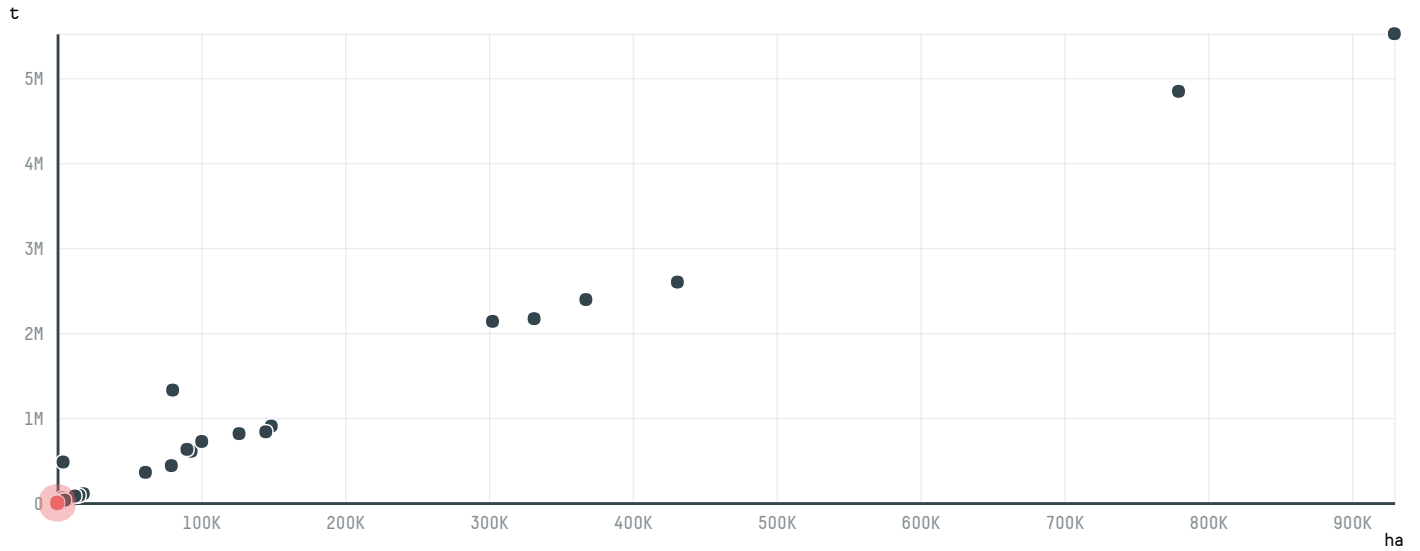

trase

MOINHO REGIO ALIMENTOS S/A

ACTIVITY: **Exporter group** COMMODITY: **Corn** COUNTRY: **Brazil** YEAR: **2015**

MOINHO REGIO ALIMENTOS S/A was the 233rd largest exporter of corn from BRAZIL in 2015, accounting for 0 tons. As an exporter, MOINHO REGIO ALIMENTOS S/A sources from 1 municipalities, or 0% of the corn production municipalities. The main destination of the corn exported by MOINHO REGIO ALIMENTOS S/A is Saudi arabia, accounting for 100% of the total.

TOP DESTINATION COUNTRIES OF CORN EXPORTED BY MOINHO REGIO ALIMENTOS S/A:

COMPARING COMPANIES EXPORTING CORN FROM BRAZIL IN 2015

Trase is a partnership between

In collaboration with

and many other organizations and individuals.