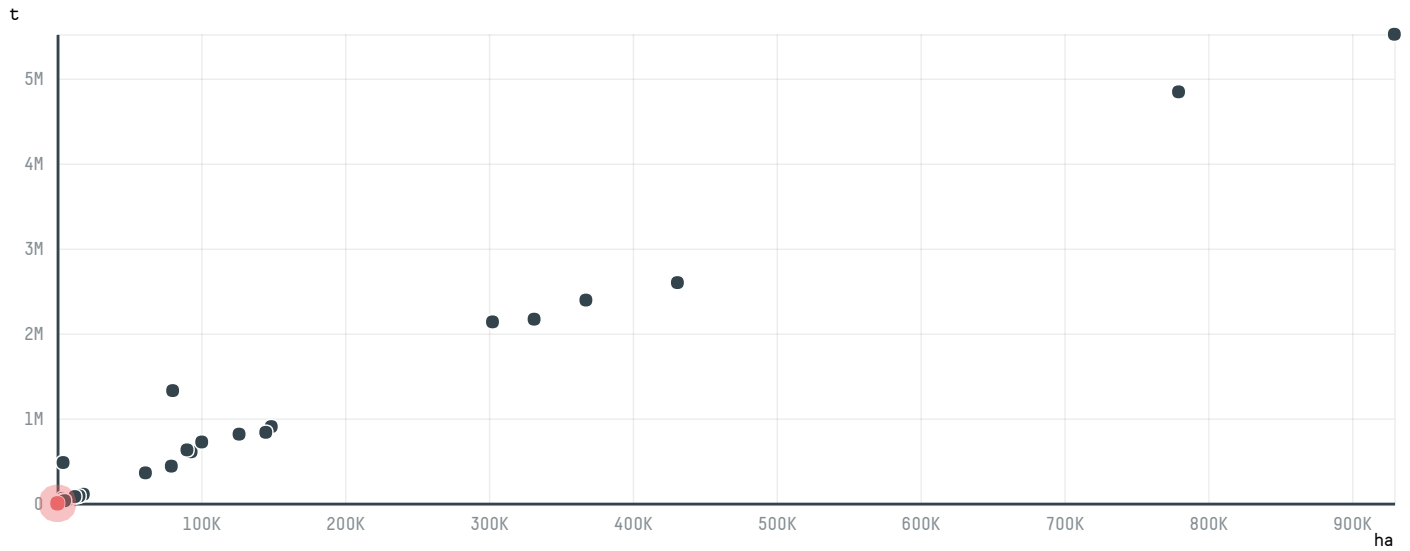

COMPARING COMPANIES EXPORTING CORN FROM BRAZIL IN 2015

Trase is a partnership between

In collaboration with

and many other organizations and individuals.

Donors

[Terms of Use](#) · [Privacy policy](#) · [Cookie policy](#) · [Contact us](#)