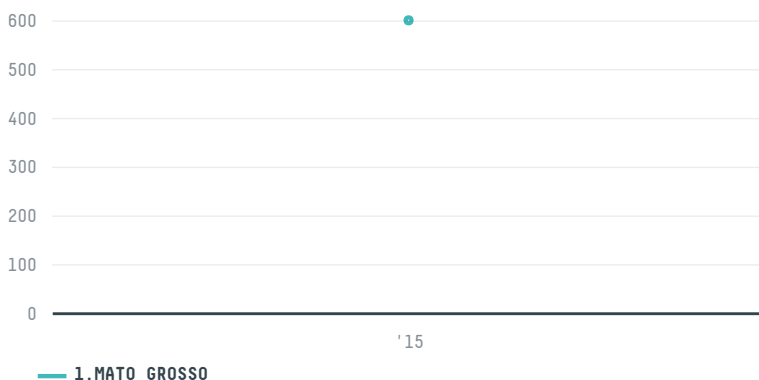

TOP DESTINATION COUNTRIES OF CORN EXPORTED BY HENRIQUE PINHEIRO BERTO: