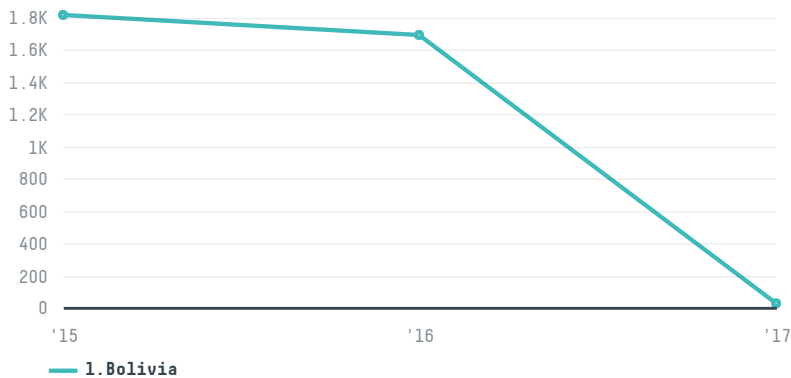

TOP DESTINATION COUNTRIES OF CORN EXPORTED BY EXPORTADORA SANTIAGO LTDA:

COMPARING COMPANIES EXPORTING CORN FROM BRAZIL IN 2017