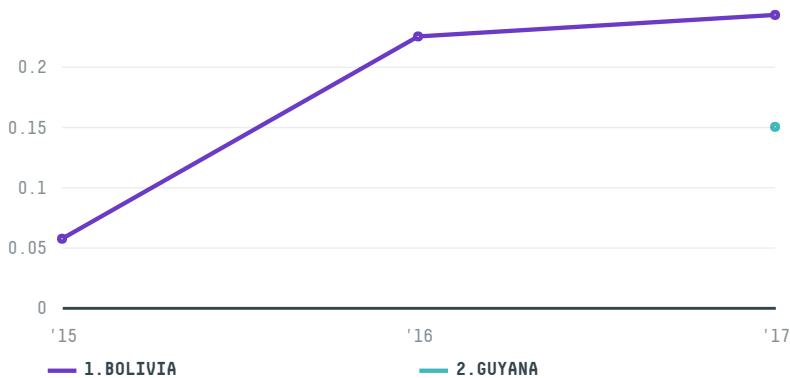

trase

MERCANTIL NOVA ERA LTDA

ACTIVITY: **Exporter** COMMODITY: **Corn** COUNTRY: **Brazil** YEAR: **2017**

MERCANTIL NOVA ERA LTDA was the 207th largest exporter of corn from BRAZIL in 2017, accounting for 0 tons. This is a 74% increase vs the previous year. As an exporter, MERCANTIL NOVA ERA LTDA sources from 1 municipalities, or 0% of the corn production municipalities. The main destination of the corn exported by MERCANTIL NOVA ERA LTDA is BOLIVIA, accounting for 62% of the total.

TOP DESTINATION COUNTRIES OF CORN EXPORTED BY MERCANTIL NOVA ERA LTDA:

COMPARING COMPANIES EXPORTING CORN FROM BRAZIL IN 2017

Trase is a partnership between

In collaboration with

and many other organizations and individuals.