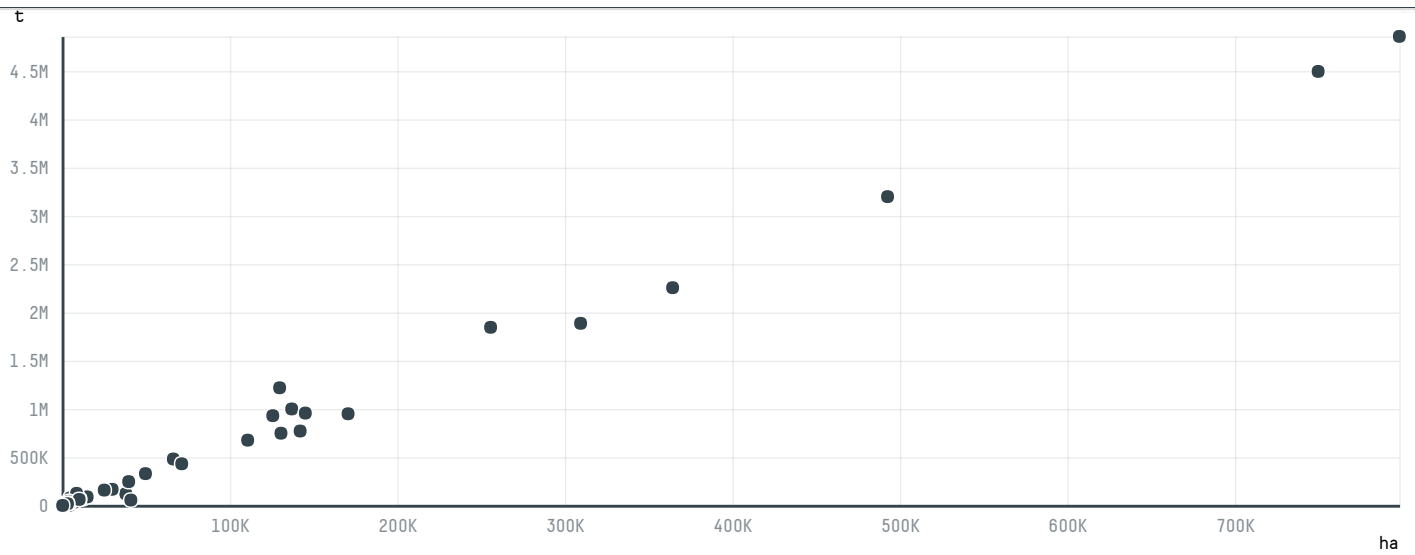

trase

MERCANTIL NOVA ERA LTDA

ACTIVITY: **Exporter** COMMODITY: **Corn** COUNTRY: **Brazil** YEAR: **2017**

MERCANTIL NOVA ERA LTDA was the 207th largest exporter of corn from BRAZIL in 2017, accounting for 0 tons. This is a 74% increase vs the previous year. As an exporter, MERCANTIL NOVA ERA LTDA sources from 1 municipalities, or 0% of the corn production municipalities. The main destination of the corn exported by MERCANTIL NOVA ERA LTDA is BOLIVIA, accounting for 62% of the total.

TOP DESTINATION COUNTRIES OF CORN EXPORTED BY MERCANTIL NOVA ERA LTDA:

COMPARING COMPANIES EXPORTING CORN FROM BRAZIL IN 2017

Trase is a partnership between

In collaboration with

and many other organizations and individuals.