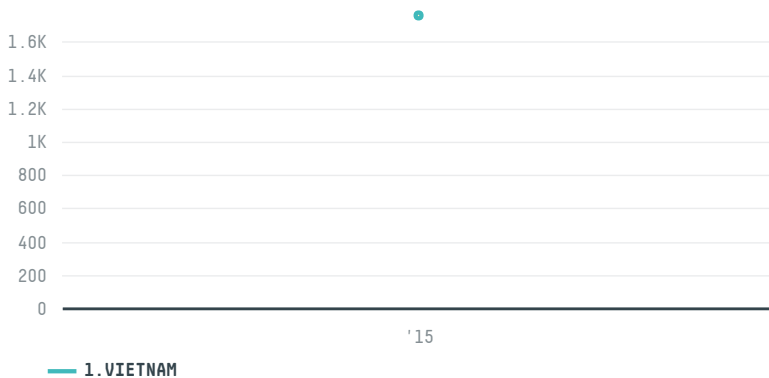

TOP DESTINATION COUNTRIES OF CORN EXPORTED BY CARRER ALIMENTOS:

COMPARING COMPANIES EXPORTING CORN FROM BRAZIL IN 2015