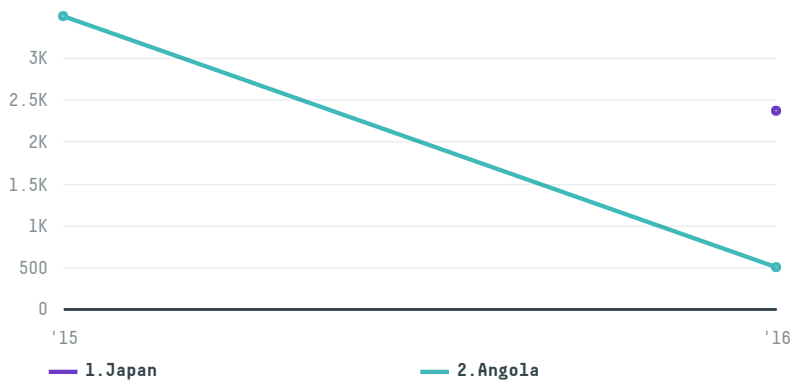

TOP DESTINATION COUNTRIES OF CORN EXPORTED BY CONSTRUTORA BARSA:

COMPARING COMPANIES EXPORTING CORN FROM BRAZIL IN 2016