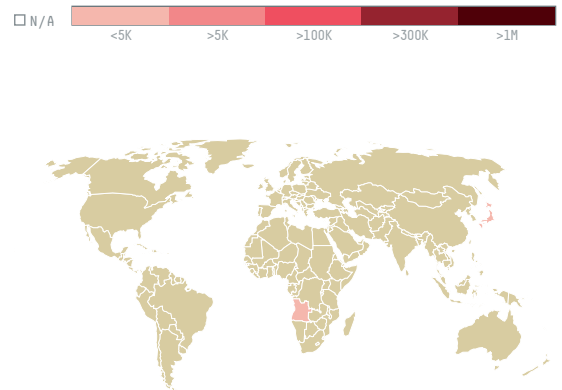

trase

Construtora barsa

ACTIVITY COMMODITY COUNTRY YEAR
Exporter **Corn** **Brazil** **2016**

Construtora barsa was the 69th largest exporter of corn from BRAZIL in 2016, accounting for 3 thousand tons. This is a 18% decrease vs the previous year. As an exporter, Construtora barsa sources from 1 municipalities, or 0% of the corn production municipalities. The main destination of the corn exported by Construtora barsa is Japan, accounting for 82% of the total.

TOP DESTINATION COUNTRIES OF CORN EXPORTED BY CONSTRUTORA BARSA:

COMPARING COMPANIES EXPORTING CORN FROM BRAZIL IN 2016

Trase is a partnership between

In collaboration with

and many other organizations and individuals.