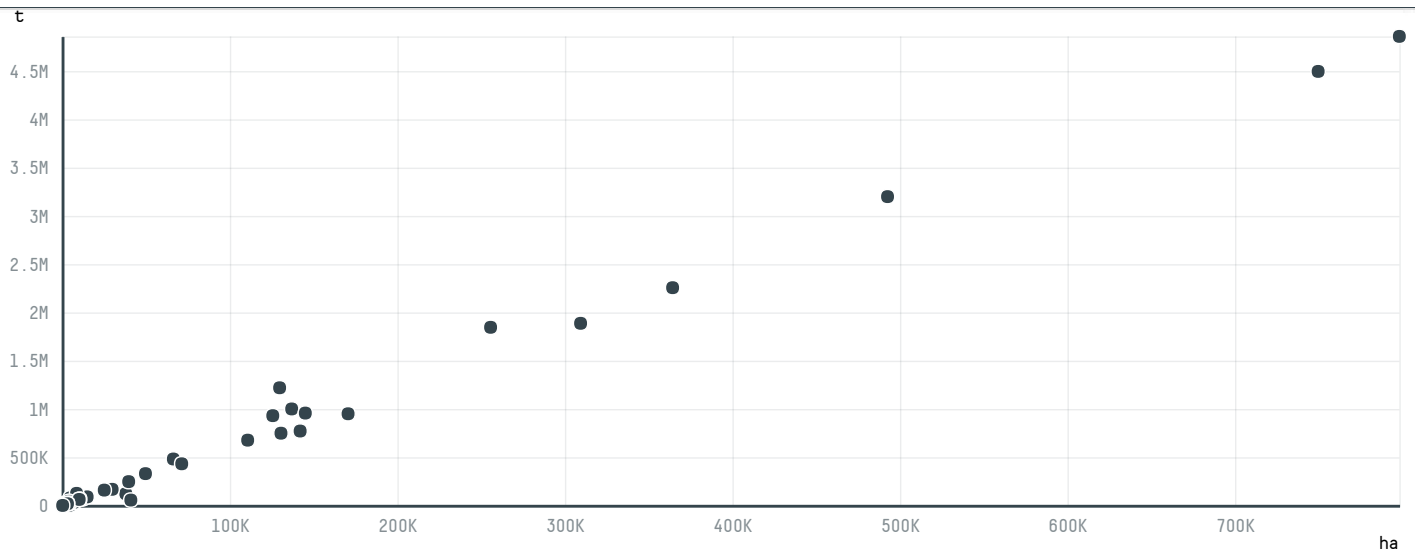

trase

MAIPUR IMPORT EXPORT COMERCIO LTDA - EPP

ACTIVITY: **Exporter**
COMMODITY: **Corn**
COUNTRY: **Brazil**
YEAR: **2017**

MAIPUR IMPORT EXPORT COMERCIO LTDA - EPP was the 172nd largest exporter of corn from BRAZIL in 2017, accounting for 14 tons. This is a 10% increase vs the previous year. As an exporter, MAIPUR IMPORT EXPORT COMERCIO LTDA - EPP sources from 1 municipalities, or 0% of the corn production municipalities. The main destination of the corn exported by MAIPUR IMPORT EXPORT COMERCIO LTDA - EPP is PORTUGAL, accounting for 91% of the total.

TOP DESTINATION COUNTRIES OF CORN EXPORTED BY MAIPUR IMPORT EXPORT COMERCIO LTDA - EPP:

COMPARING COMPANIES EXPORTING CORN FROM BRAZIL IN 2017

Trase is a partnership between

In collaboration with

and many other organizations and individuals.