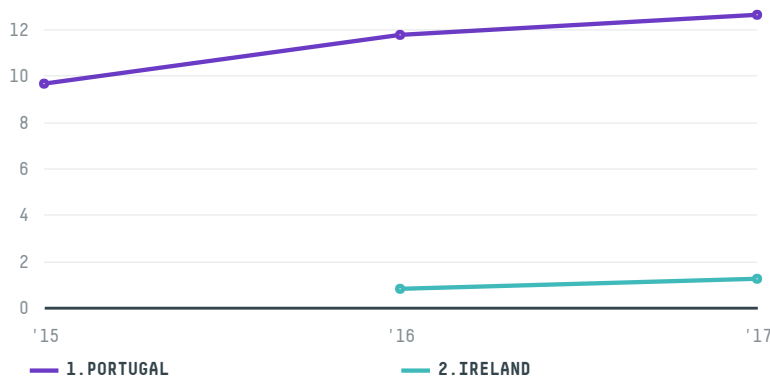

TOP DESTINATION COUNTRIES OF CORN EXPORTED BY MAIPUR IMPORT EXPORT COMERCIO LTDA - EPP:

COMPARING COMPANIES EXPORTING CORN FROM BRAZIL IN 2017