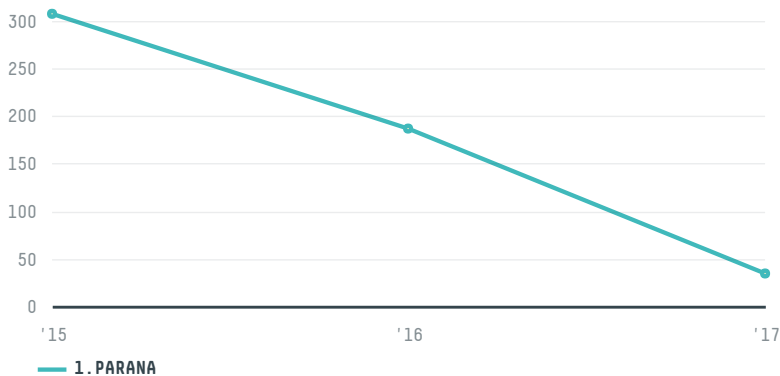

TOP DESTINATION COUNTRIES OF CORN EXPORTED BY AGRICOLA HORIZONTE: