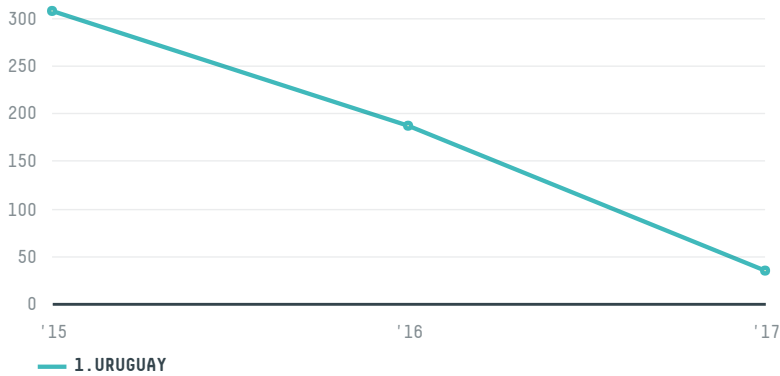

TOP DESTINATION COUNTRIES OF CORN EXPORTED BY AGRICOLA HORIZONTE: