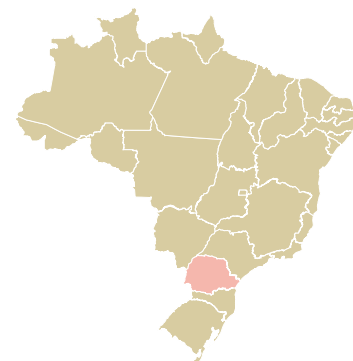

trase

AGRICOLA HORIZONTE

ACTIVITY: **Exporter group**
COMMODITY: **Corn**
COUNTRY: **Brazil**
YEAR: **2017**

AGRICOLA HORIZONTE was the 151st largest exporter of corn from BRAZIL in 2017, accounting for 34 tons. This is a 82% decrease vs the previous year. As an exporter, AGRICOLA HORIZONTE sources from 1 municipalities, or 0% of the corn production municipalities. The main destination of the corn exported by AGRICOLA HORIZONTE is URUGUAY, accounting for 100% of the total.

TOP DESTINATION COUNTRIES OF CORN EXPORTED BY AGRICOLA HORIZONTE:

Trase is a partnership between

In collaboration with

and many other organizations and individuals.

Donors

This website uses cookies to provide you with an improved user experience. By continuing to browse this site, you consent to the use of cookies and similar technologies. Please visit our [privacy policy](#) for further details.