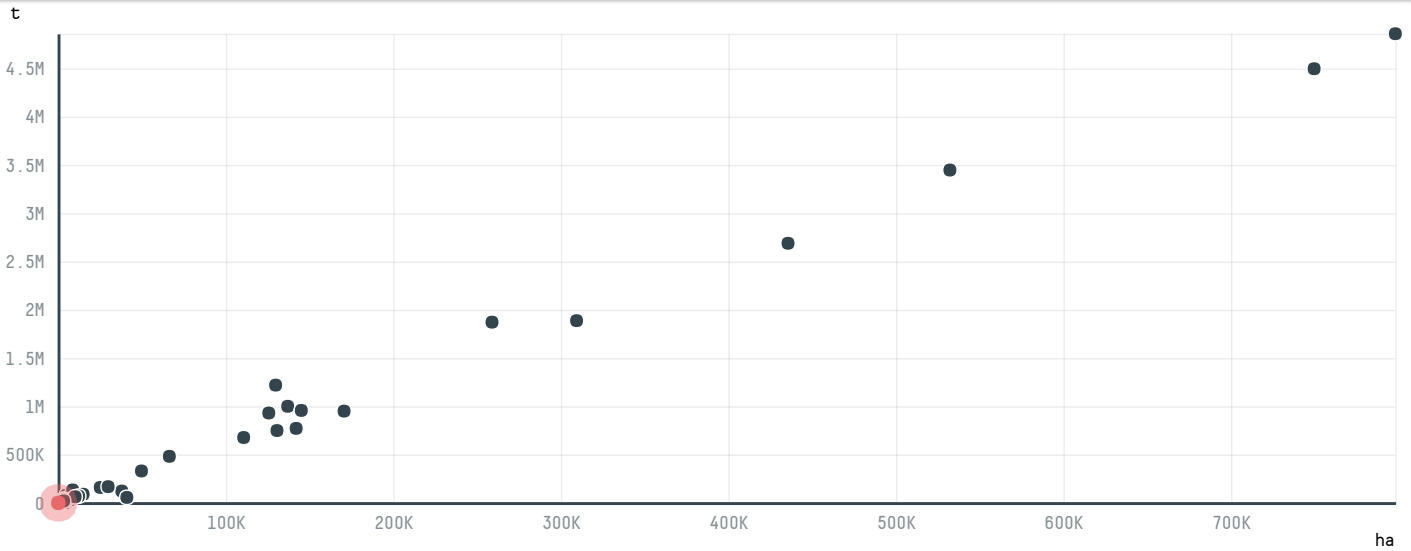

trase

AGRICOLA HORIZONTE

ACTIVITY: **Exporter group**
COMMODITY: **Corn**
COUNTRY: **Brazil**
YEAR: **2017**

AGRICOLA HORIZONTE was the 151st largest exporter of corn from BRAZIL in 2017, accounting for 34 tons. This is a 82% decrease vs the previous year. As an exporter, AGRICOLA HORIZONTE sources from 1 municipalities, or 0% of the corn production municipalities. The main destination of the corn exported by AGRICOLA HORIZONTE is URUGUAY, accounting for 100% of the total.

TOP DESTINATION COUNTRIES OF CORN EXPORTED BY AGRICOLA HORIZONTE:

Trase is a partnership between

In collaboration with

and many other organizations and individuals.

Donors

This website uses cookies to provide you with an improved user experience. By continuing to browse this site, you consent to the use of cookies and similar technologies. Please visit our [privacy policy](#) for further details.