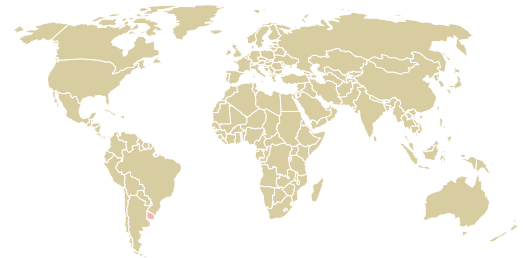

trase

AGRICOLA HORIZONTE

ACTIVITY: **Exporter group**
COMMODITY: **Corn**
COUNTRY: **Brazil**
YEAR: **2017**

AGRICOLA HORIZONTE was the 151st largest exporter of corn from BRAZIL in 2017, accounting for 34 tons. This is a 82% decrease vs the previous year. As an exporter, AGRICOLA HORIZONTE sources from 1 municipalities, or 0% of the corn production municipalities. The main destination of the corn exported by AGRICOLA HORIZONTE is URUGUAY, accounting for 100% of the total.

TOP DESTINATION COUNTRIES OF CORN EXPORTED BY AGRICOLA HORIZONTE:

Trase is a partnership between

In collaboration with

and many other organizations and individuals.

Donors

This website uses cookies to provide you with an improved user experience. By continuing to browse this site, you consent to the use of cookies and similar technologies. Please visit our [privacy policy](#) for further details.