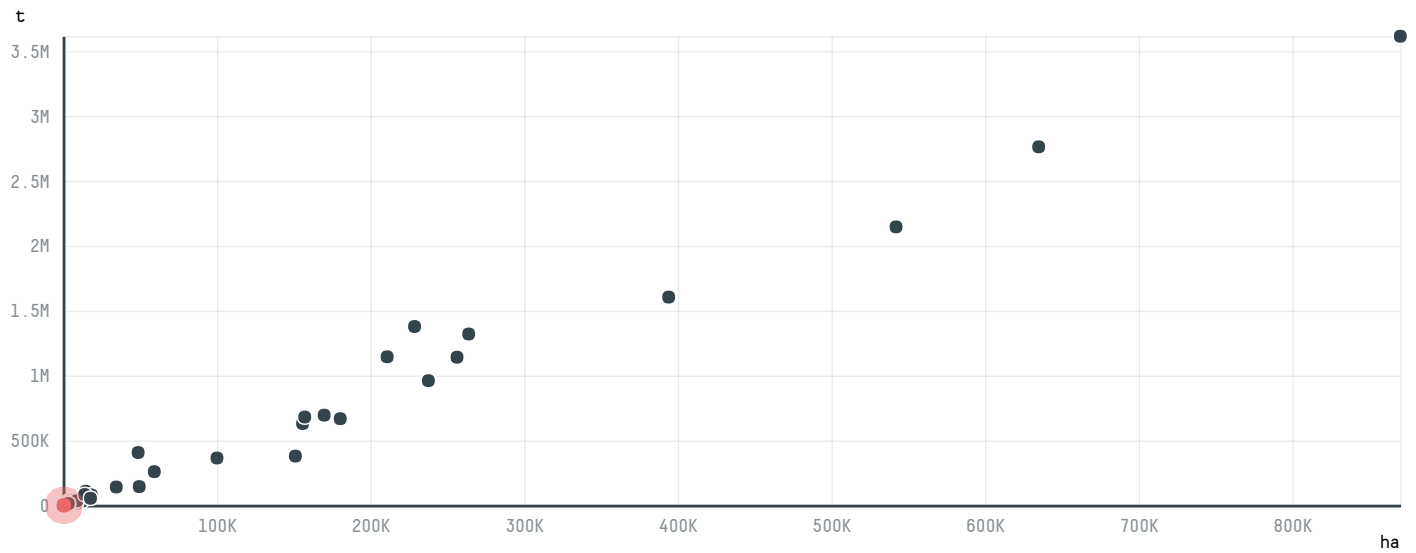

trase

VIERA AGROCEREAIS LTDA

ACTIVITY: **Exporter**
COMMODITY: **Corn**
COUNTRY: **Brazil**
YEAR: **2016**

VIERA AGROCEREAIS LTDA was the 107th largest exporter of corn from BRAZIL in 2016, accounting for 290 tons. As an exporter, VIERA AGROCEREAIS LTDA sources from 10 municipalities, or 0% of the corn production municipalities. The main destination of the corn exported by VIERA AGROCEREAIS LTDA is URUGUAY, accounting for 100% of the total.

TOP DESTINATION COUNTRIES OF CORN EXPORTED BY VIERA AGROCEREAIS LTDA:

COMPARING COMPANIES EXPORTING CORN FROM BRAZIL IN 2016

Trase is a partnership between

In collaboration with

and many other organizations and individuals.