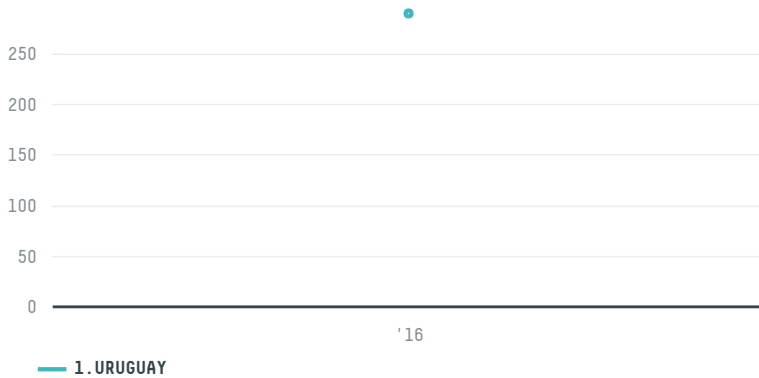

TOP DESTINATION COUNTRIES OF CORN EXPORTED BY VIERA AGROCEREAIS LTDA: