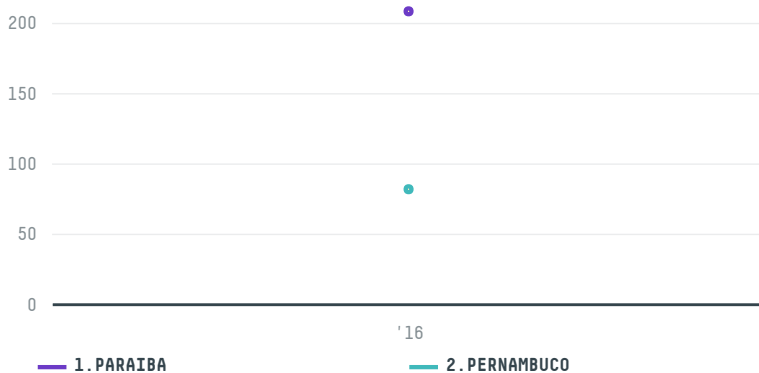

TOP DESTINATION COUNTRIES OF CORN EXPORTED BY VIERA AGROCEREAIS LTDA: