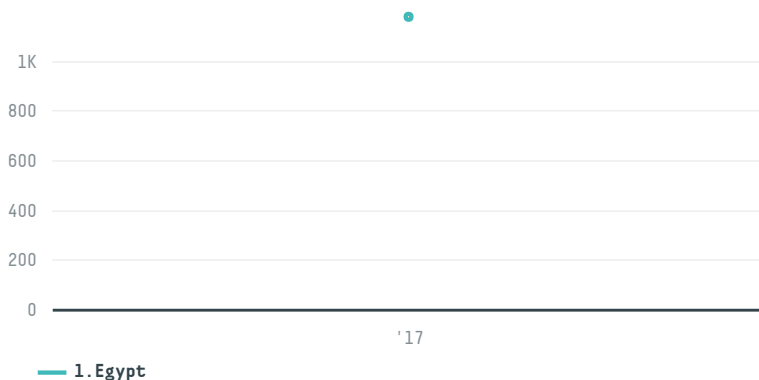

TOP DESTINATION COUNTRIES OF CORN EXPORTED BY CAFEIRA FUNDAO COMERCIO E EXPORTACAO:

COMPARING COMPANIES EXPORTING CORN FROM BRAZIL IN 2017