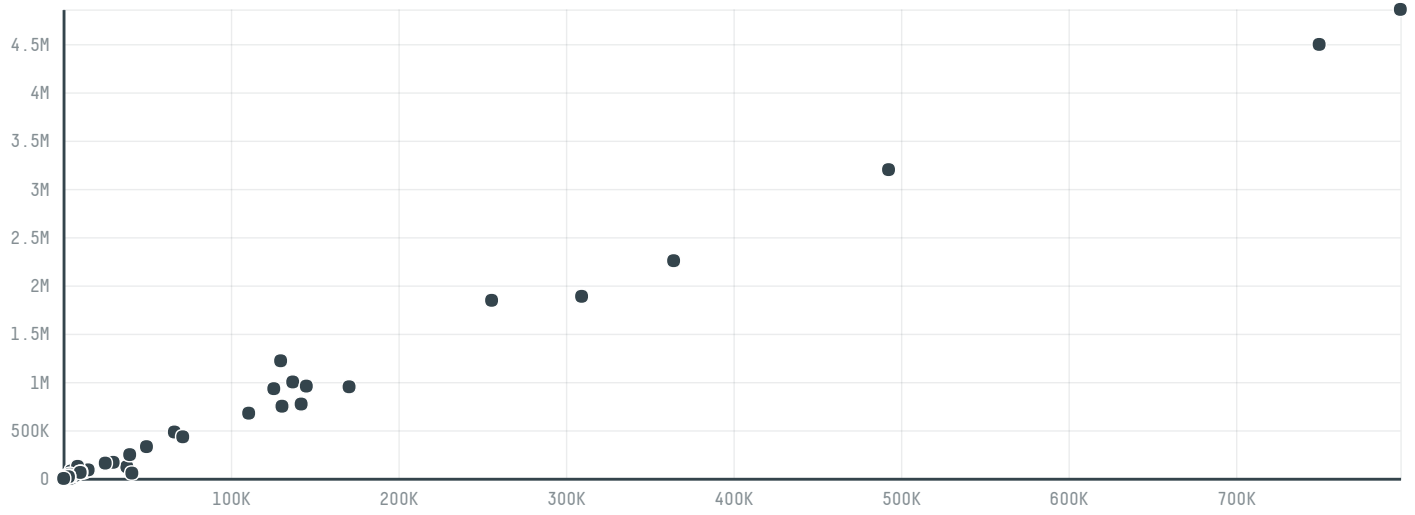

trase

Cafeeira fundao comercio e exportacao

ACTIVITY COMMODITY COUNTRY YEAR
Exporter **Corn** **Brazil** **2017**

Cafeeira fundao comercio e exportacao was the 103rd largest exporter of corn from BRAZIL in 2017, accounting for 1 thousand tons. As an exporter, Cafeeira fundao comercio e exportacao sources from 1 municipalities, or 0% of the corn production municipalities. The main destination of the corn exported by Cafeeira fundao comercio e exportacao is Egypt, accounting for 100% of the total.

TOP DESTINATION COUNTRIES OF CORN EXPORTED BY CAFEIRA FUNDAO COMERCIO E EXPORTACAO:

COMPARING COMPANIES EXPORTING CORN FROM BRAZIL IN 2017

Trase is a partnership between

In collaboration with

and many other organizations and individuals.