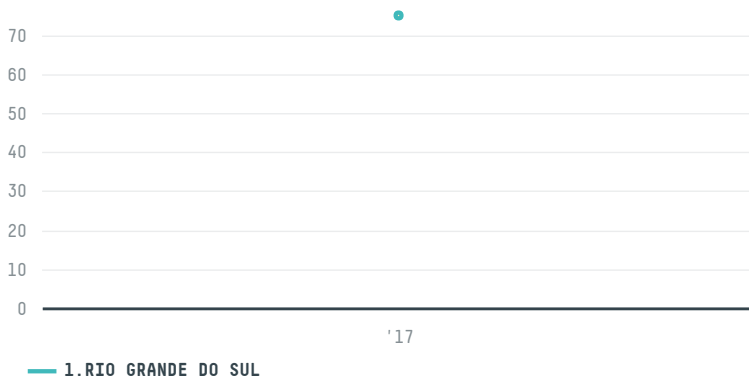

trase

INTERLOOM SAC

ACTIVITY: **Importer**
COMMODITY: **Corn**
COUNTRY: **Brazil**
YEAR: **2017**

INTERLOOM SAC was the 106th largest importer of corn from BRAZIL in 2017, accounting for 75 tons. As an importer, INTERLOOM SAC sources from 1 municipalities, or 0% of the corn production municipalities. The main destination of the corn imported by INTERLOOM SAC is PERU, accounting for 100% of the total.

TOP DESTINATION COUNTRIES OF CORN IMPORTED BY INTERLOOM SAC:

Trase is a partnership between

In collaboration with

and many other organizations and individuals.

Donors

[Terms of Use](#) · [Privacy policy](#) · [Cookie policy](#) · [Contact us](#)