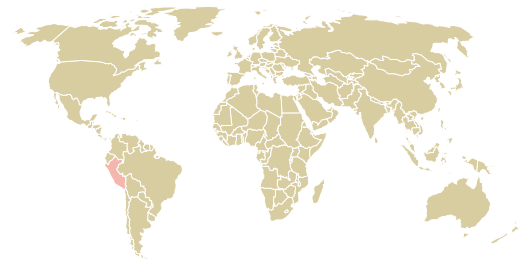

trase

INTERLOOM SAC

ACTIVITY: **Importer**
COMMODITY: **Corn**
COUNTRY: **Brazil**
YEAR: **2017**

INTERLOOM SAC was the 106th largest importer of corn from BRAZIL in 2017, accounting for 75 tons. As an importer, INTERLOOM SAC sources from 1 municipalities, or 0% of the corn production municipalities. The main destination of the corn imported by INTERLOOM SAC is PERU, accounting for 100% of the total.

TOP DESTINATION COUNTRIES OF CORN IMPORTED BY INTERLOOM SAC:

Trase is a partnership between

In collaboration with

and many other organizations and individuals.

Donors

[Terms of Use](#) · [Privacy policy](#) · [Cookie policy](#) · [Contact us](#)