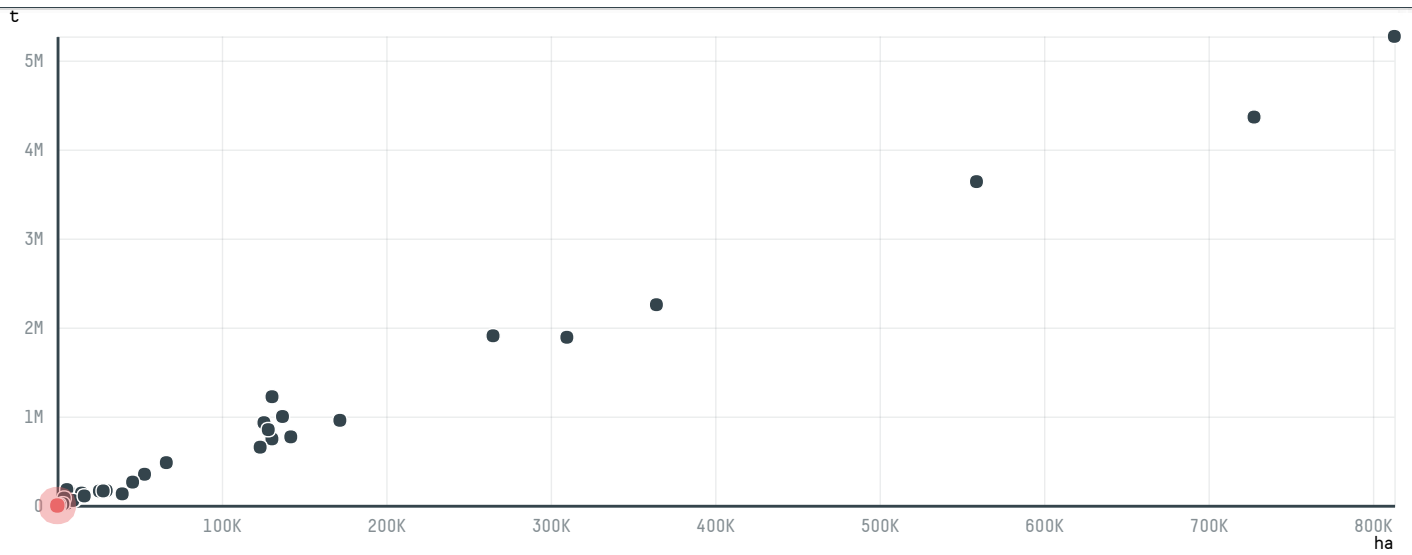

trase

INTERLOOM SAC

ACTIVITY: **Importer**
COMMODITY: **Corn**
COUNTRY: **Brazil**
YEAR: **2017**

INTERLOOM SAC was the 106th largest importer of corn from BRAZIL in 2017, accounting for 75 tons. As an importer, INTERLOOM SAC sources from 1 municipalities, or 0% of the corn production municipalities. The main destination of the corn imported by INTERLOOM SAC is PERU, accounting for 100% of the total.

TOP DESTINATION COUNTRIES OF CORN IMPORTED BY INTERLOOM SAC:

Trase is a partnership between

In collaboration with

and many other organizations and individuals.

Donors

[Terms of Use](#) · [Privacy policy](#) · [Cookie policy](#) · [Contact us](#)