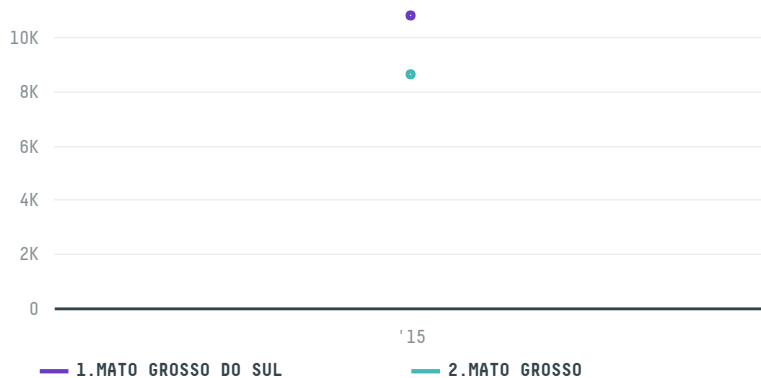

trase

MBR ALIMENTOS

ACTIVITY COMMODITY COUNTRY YEAR
Exporter **Corn** **Brazil** **2015**

MBR ALIMENTOS was the 53rd largest exporter of corn from BRAZIL in 2015, accounting for 19 thousand tons. As an exporter, MBR ALIMENTOS sources from 3 municipalities, or 0% of the corn production municipalities. The main destination of the corn exported by MBR ALIMENTOS is VIETNAM, accounting for 82% of the total.

TOP DESTINATION COUNTRIES OF CORN EXPORTED BY MBR ALIMENTOS:

Trase is a partnership between

In collaboration with

and many other organizations and individuals.

Donors

[Terms of Use](#) · [Privacy policy](#) · [Cookie policy](#) · [Contact us](#)