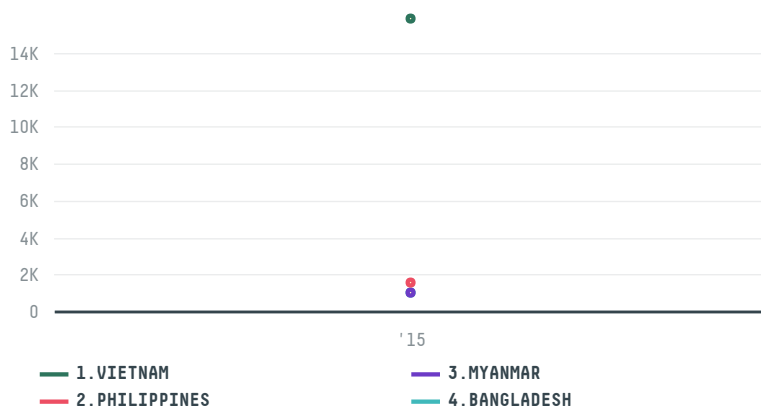

trase

MBR ALIMENTOS

ACTIVITY COMMODITY COUNTRY YEAR
Exporter **Corn** **Brazil** **2015**

MBR ALIMENTOS was the 53rd largest exporter of corn from BRAZIL in 2015, accounting for 19 thousand tons. As an exporter, MBR ALIMENTOS sources from 3 municipalities, or 0% of the corn production municipalities. The main destination of the corn exported by MBR ALIMENTOS is VIETNAM, accounting for 82% of the total.

TOP DESTINATION COUNTRIES OF CORN EXPORTED BY MBR ALIMENTOS:

Trase is a partnership between

In collaboration with

and many other organizations and individuals.

Donors

[Terms of Use](#) · [Privacy policy](#) · [Cookie policy](#) · [Contact us](#)