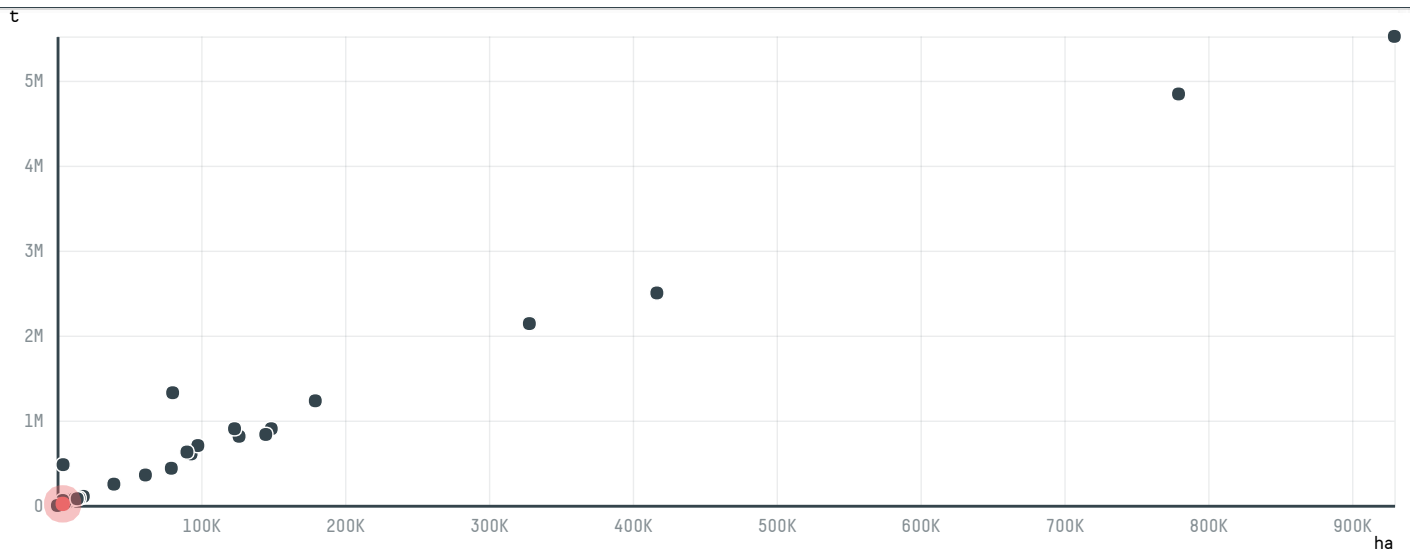

trase

MBR ALIMENTOS

ACTIVITY COMMODITY COUNTRY YEAR
Exporter **Corn** **Brazil** **2015**

MBR ALIMENTOS was the 53rd largest exporter of corn from BRAZIL in 2015, accounting for 19 thousand tons. As an exporter, MBR ALIMENTOS sources from 3 municipalities, or 0% of the corn production municipalities. The main destination of the corn exported by MBR ALIMENTOS is VIETNAM, accounting for 82% of the total.

TOP DESTINATION COUNTRIES OF CORN EXPORTED BY MBR ALIMENTOS:

Trase is a partnership between

In collaboration with

and many other organizations and individuals.

Donors

[Terms of Use](#) · [Privacy policy](#) · [Cookie policy](#) · [Contact us](#)