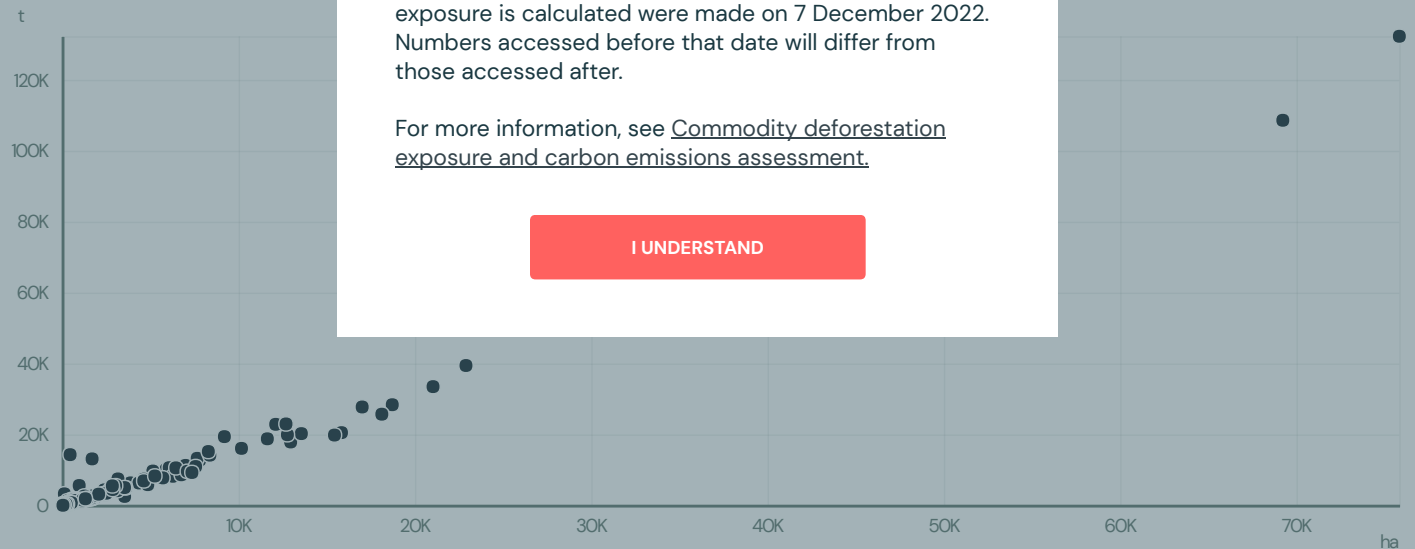

Recent updates to "Deforestation Exposure"

On 10 November 2022, the term 'deforestation risk' was replaced with 'deforestation exposure' as a measure of the exposure of supply chain actors to deforestation from commodity production based on sourcing patterns.

Improvements in how commodity deforestation exposure is calculated were made on 7 December 2022. Numbers accessed before that date will differ from those accessed after.

For more information, see [Commodity deforestation exposure and carbon emissions assessment](#).

I UNDERSTAND