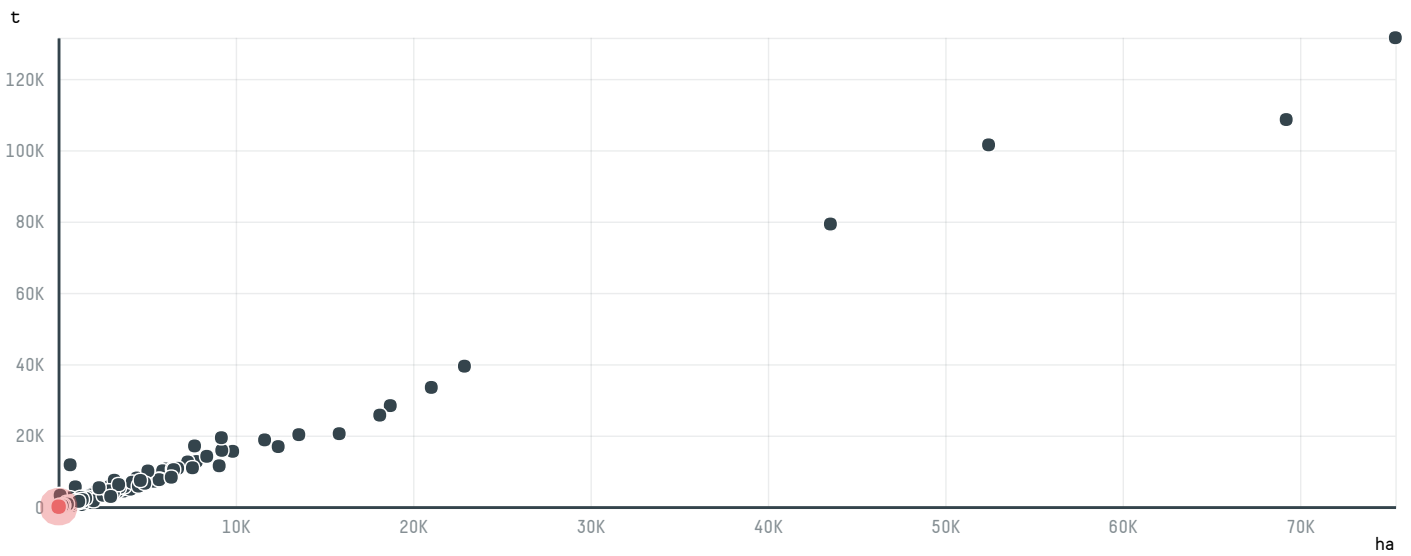

COMPARING COMPANIES IMPORTING COFFEE FROM BRAZIL IN 2017

Trase is a partnership between

In collaboration with

and many other organizations and individuals.

Donors

[Terms of Use](#) · [Privacy policy](#) · [Cookie policy](#) · [Contact us](#)

This website uses cookies to provide you with an improved user experience. By continuing to browse this site, you consent to the use of cookies and similar technologies. Please visit our [privacy policy](#) for further details.

I AGREE