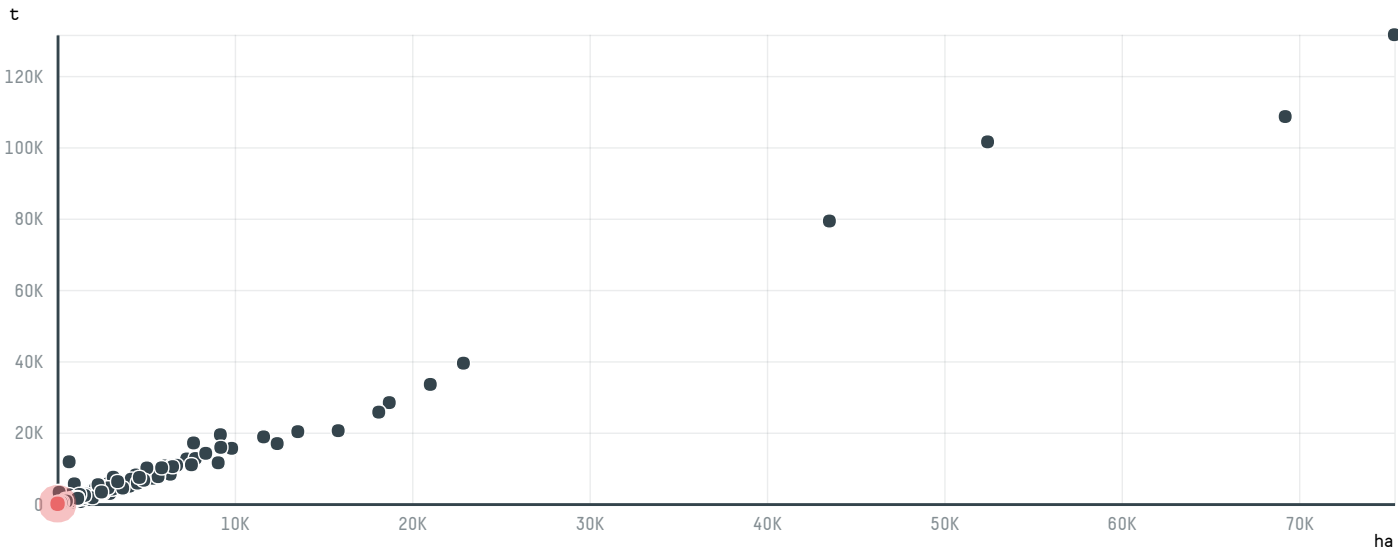

COMPARING COMPANIES IMPORTING COFFEE FROM BRAZIL IN 2017

Trase is a partnership between

In collaboration with

and many other organizations and individuals.

Donors

[Terms of Use](#) · [Privacy policy](#) · [Cookie policy](#) · [Contact us](#)

This website uses cookies to provide you with an improved user experience. By continuing to browse this site, you consent to the use of cookies and similar technologies. Please visit our [privacy policy](#) for further details.

I AGREE