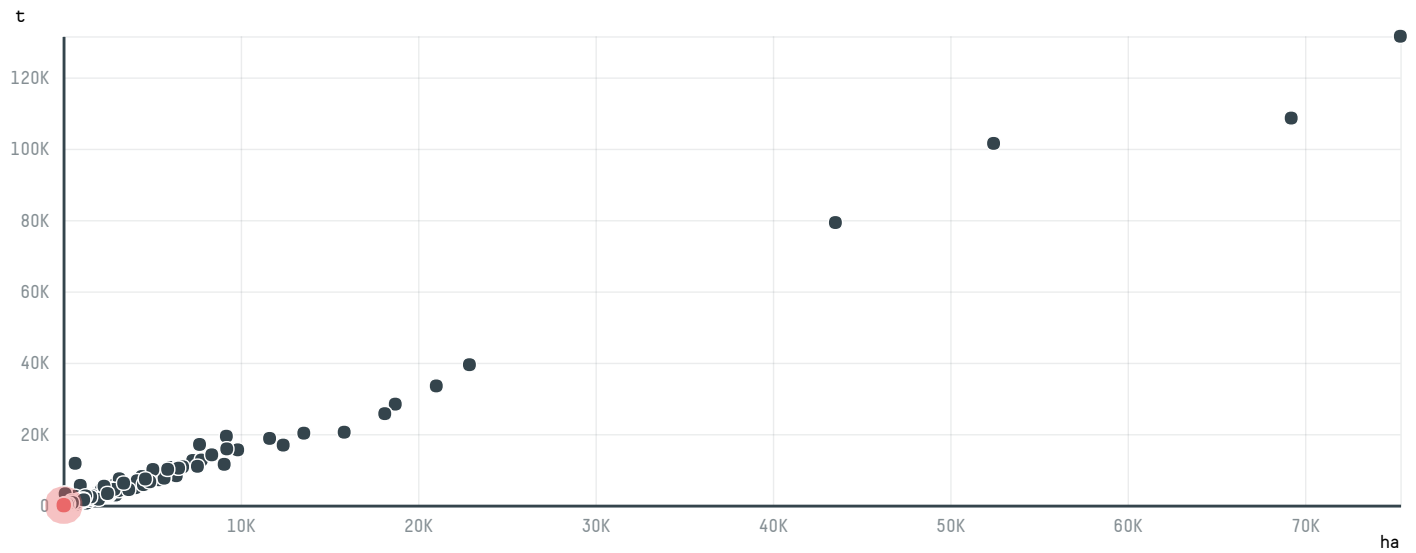

trase

SUPREMO COFFEE NV

ACTIVITY: **Importer**
COMMODITY: **Coffee**
COUNTRY: **Brazil**
YEAR: **2017**

SUPREMO COFFEE NV was the 823rd largest importer of coffee from BRAZIL in 2017, accounting for 65 tons. As an importer, SUPREMO COFFEE NV sources from 1 municipalities, or 0% of the coffee production municipalities. The main destination of the coffee imported by SUPREMO COFFEE NV is SWEDEN, accounting for 100% of the total.

TOP DESTINATION COUNTRIES OF COFFEE IMPORTED BY SUPREMO COFFEE NV:

COMPARING COMPANIES IMPORTING COFFEE FROM BRAZIL IN 2017

Trase is a partnership between

In collaboration with

and many other organizations and individuals.